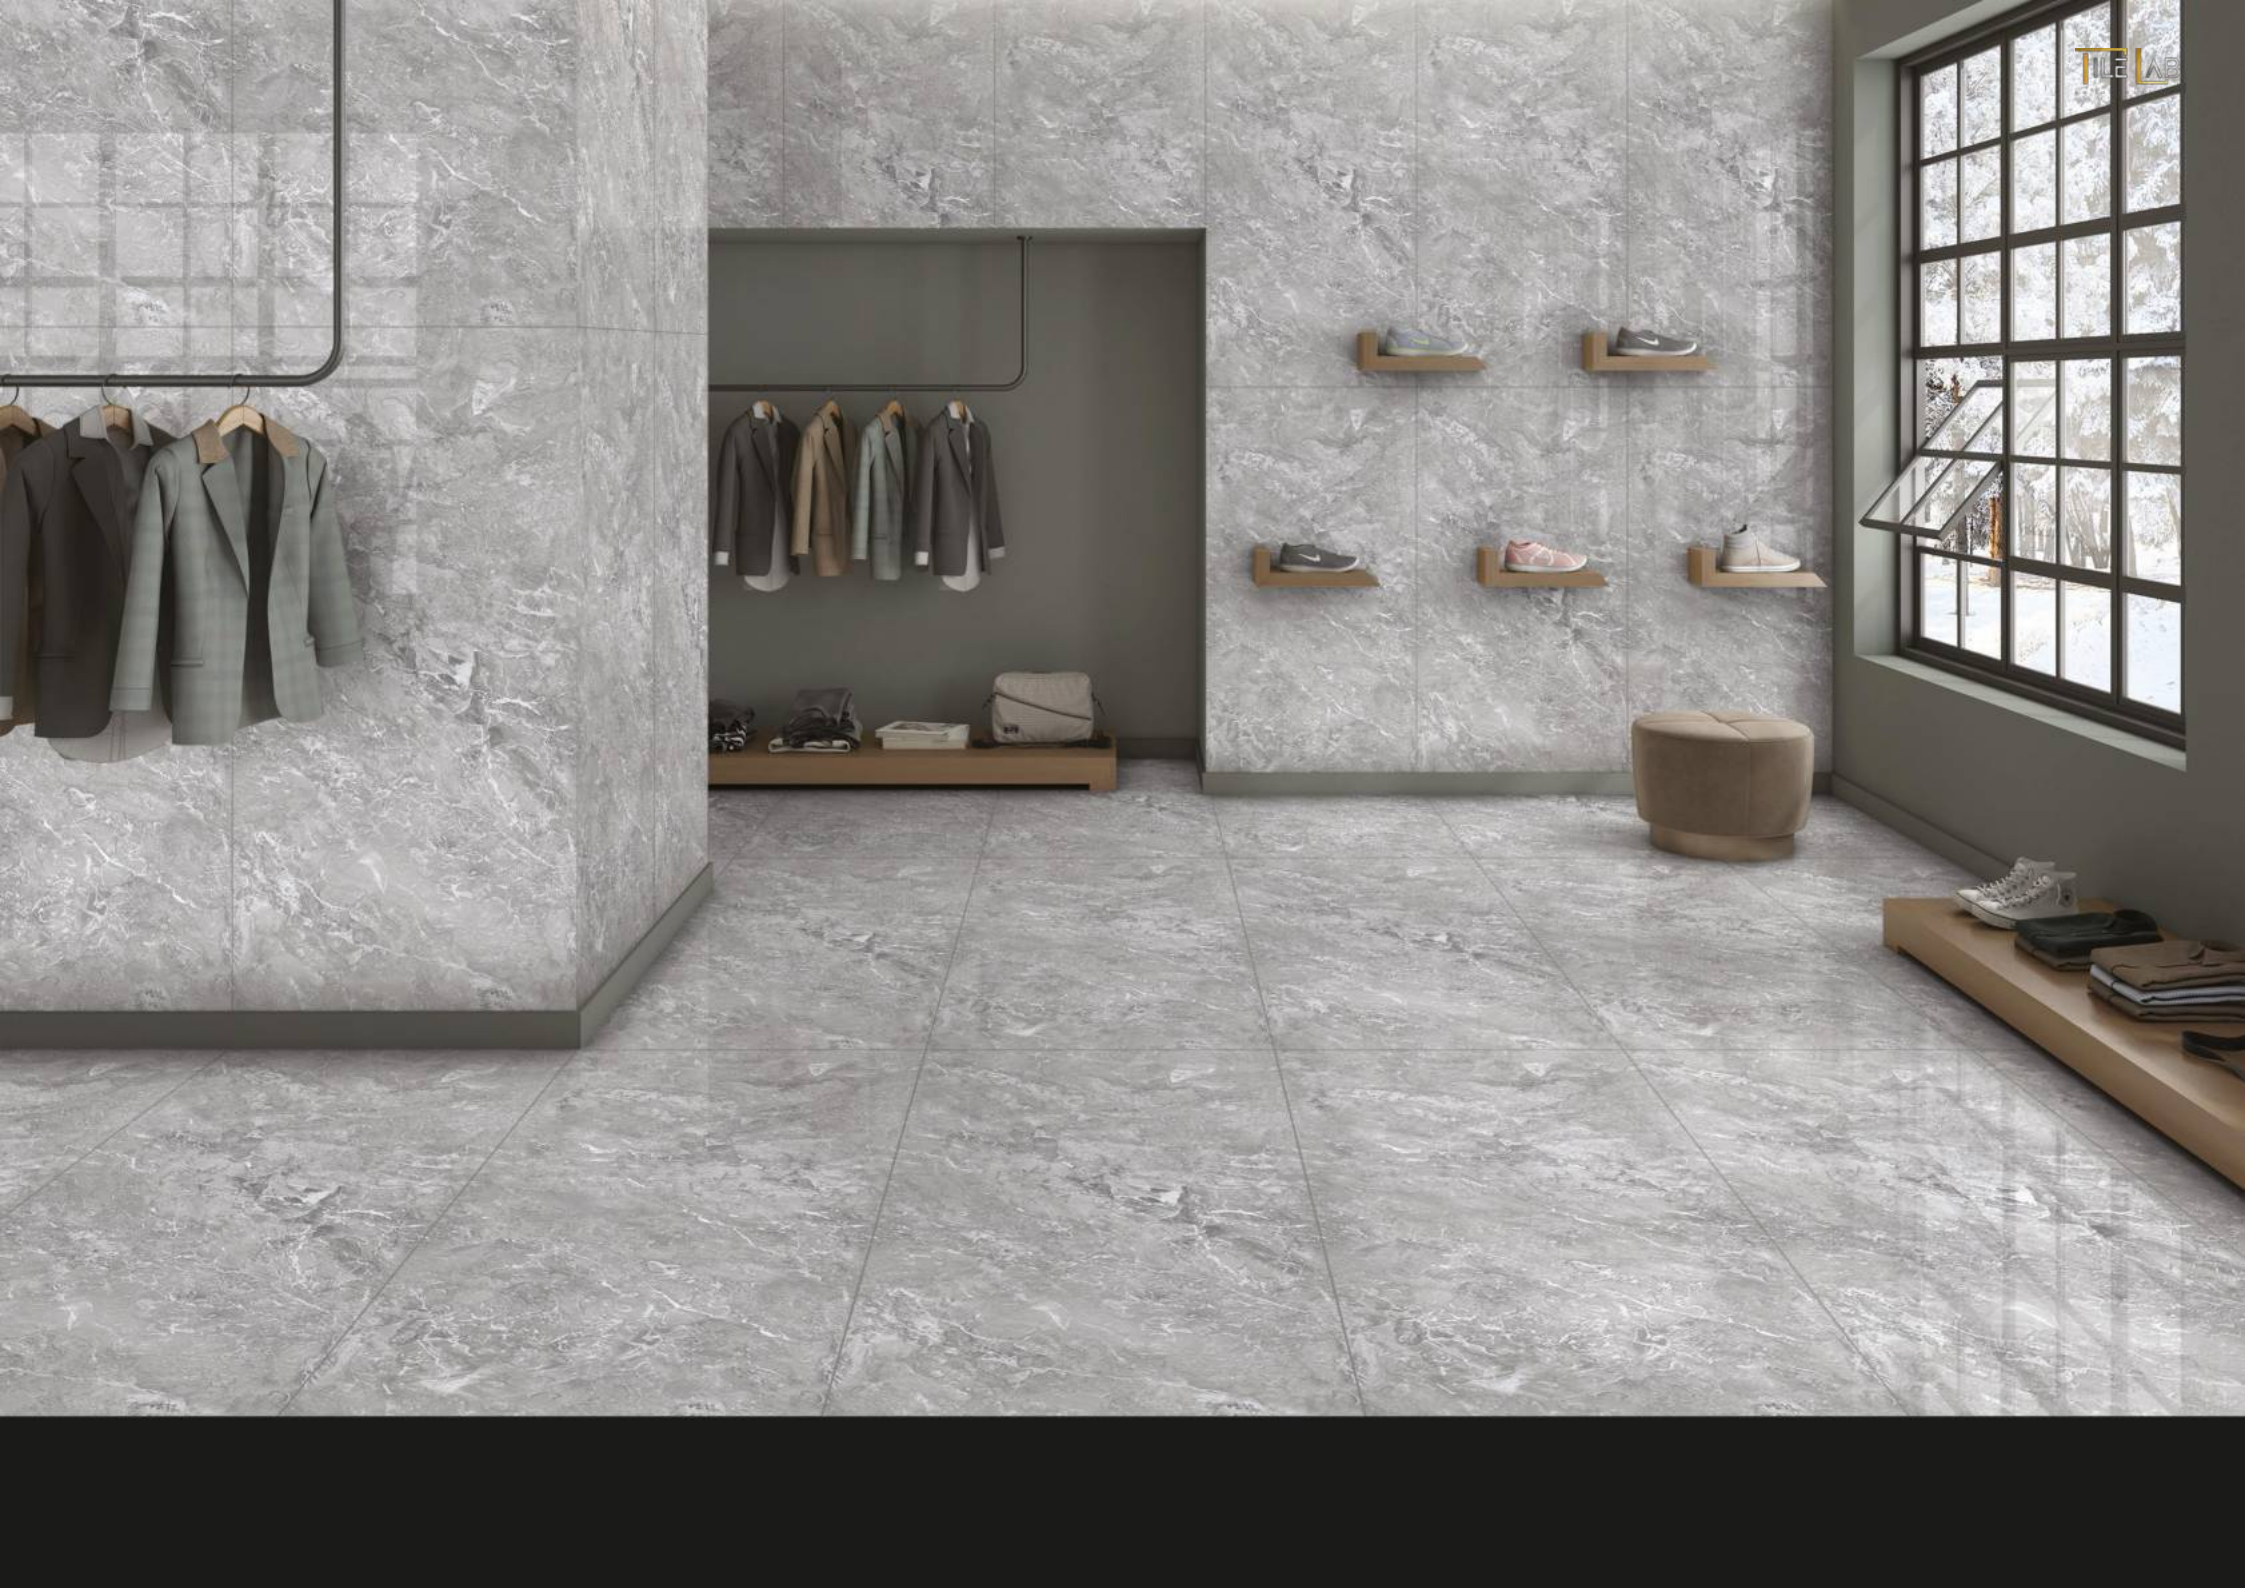

SIZE
80X
160CM

FINISH
GLOSSY
SURFACE

▶◀ 09MM

**ENDLESS
ANCONA
STATUARIO**

RANDOM DESIGN
4

SIZE
**80X
160CM**

FINISH
**GLOSSY
SURFACE**

▶◀ **09MM**