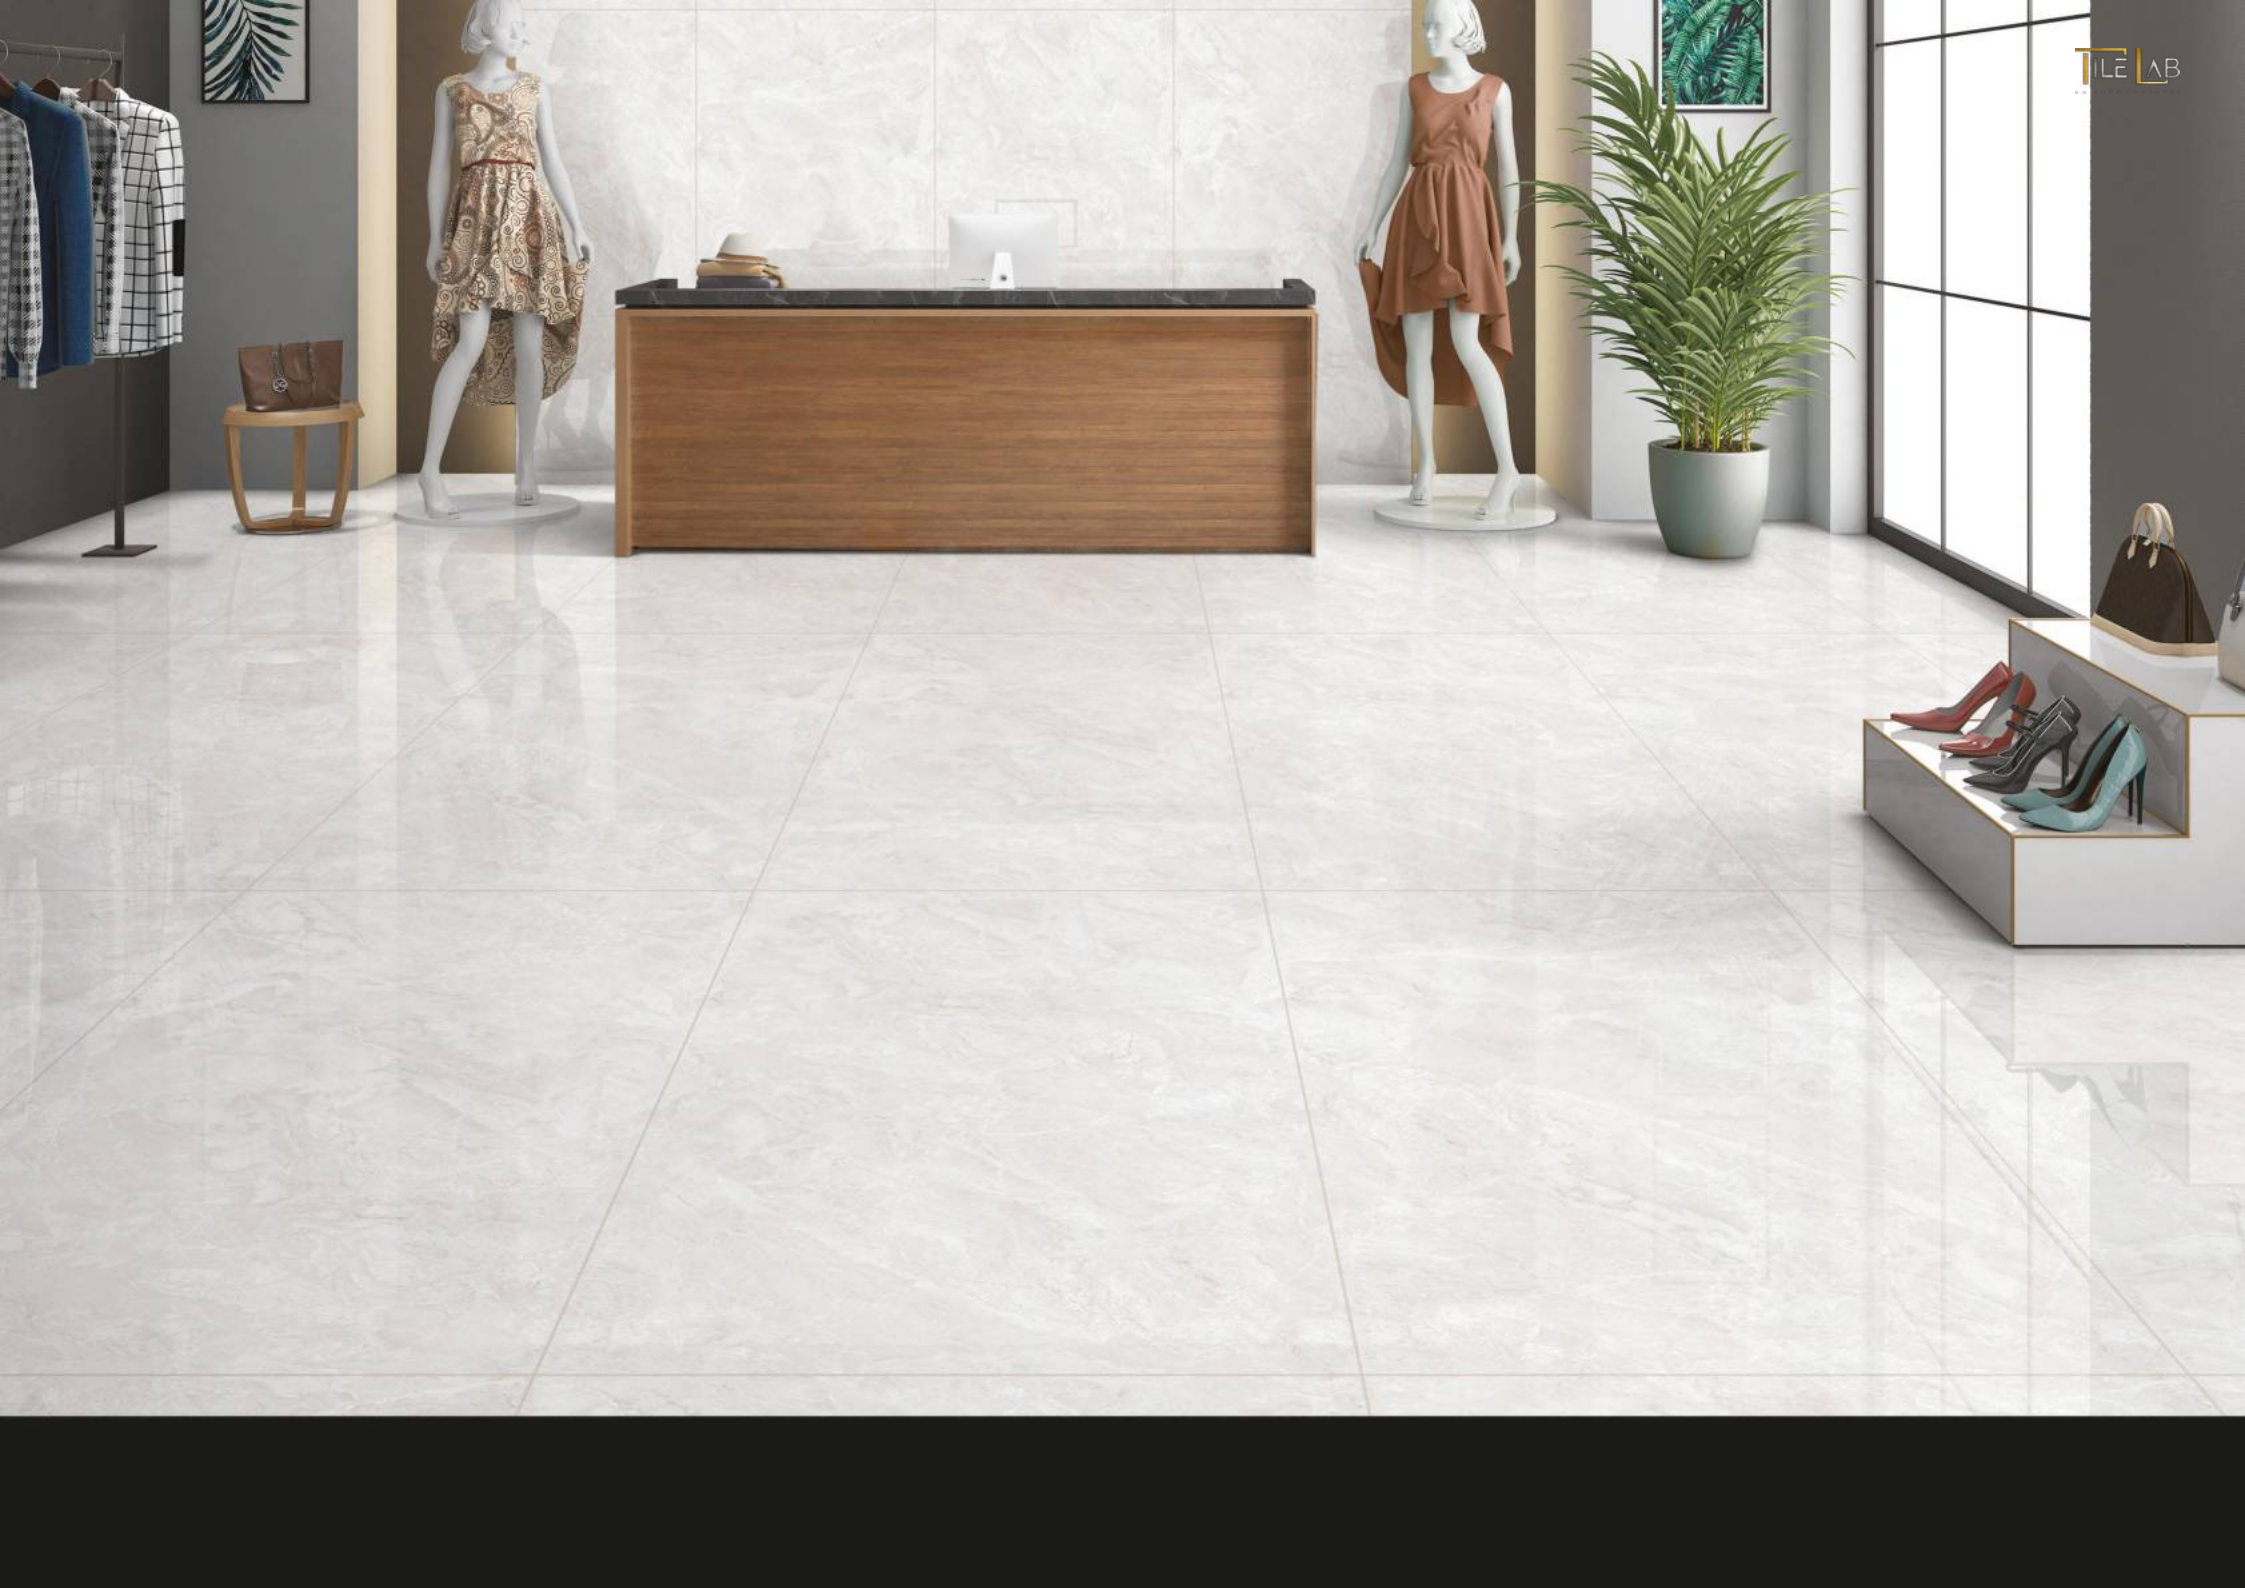

FINISH
**GLOSSY
SURFACE**

▶◀ **09MM**

ENDLESS RENO CLARA

RANDOM DESIGN
3

SIZE
80X
160CM

FINISH
GLOSSY
SURFACE

▶◀ 09MM

ENDLESS RENO GREY