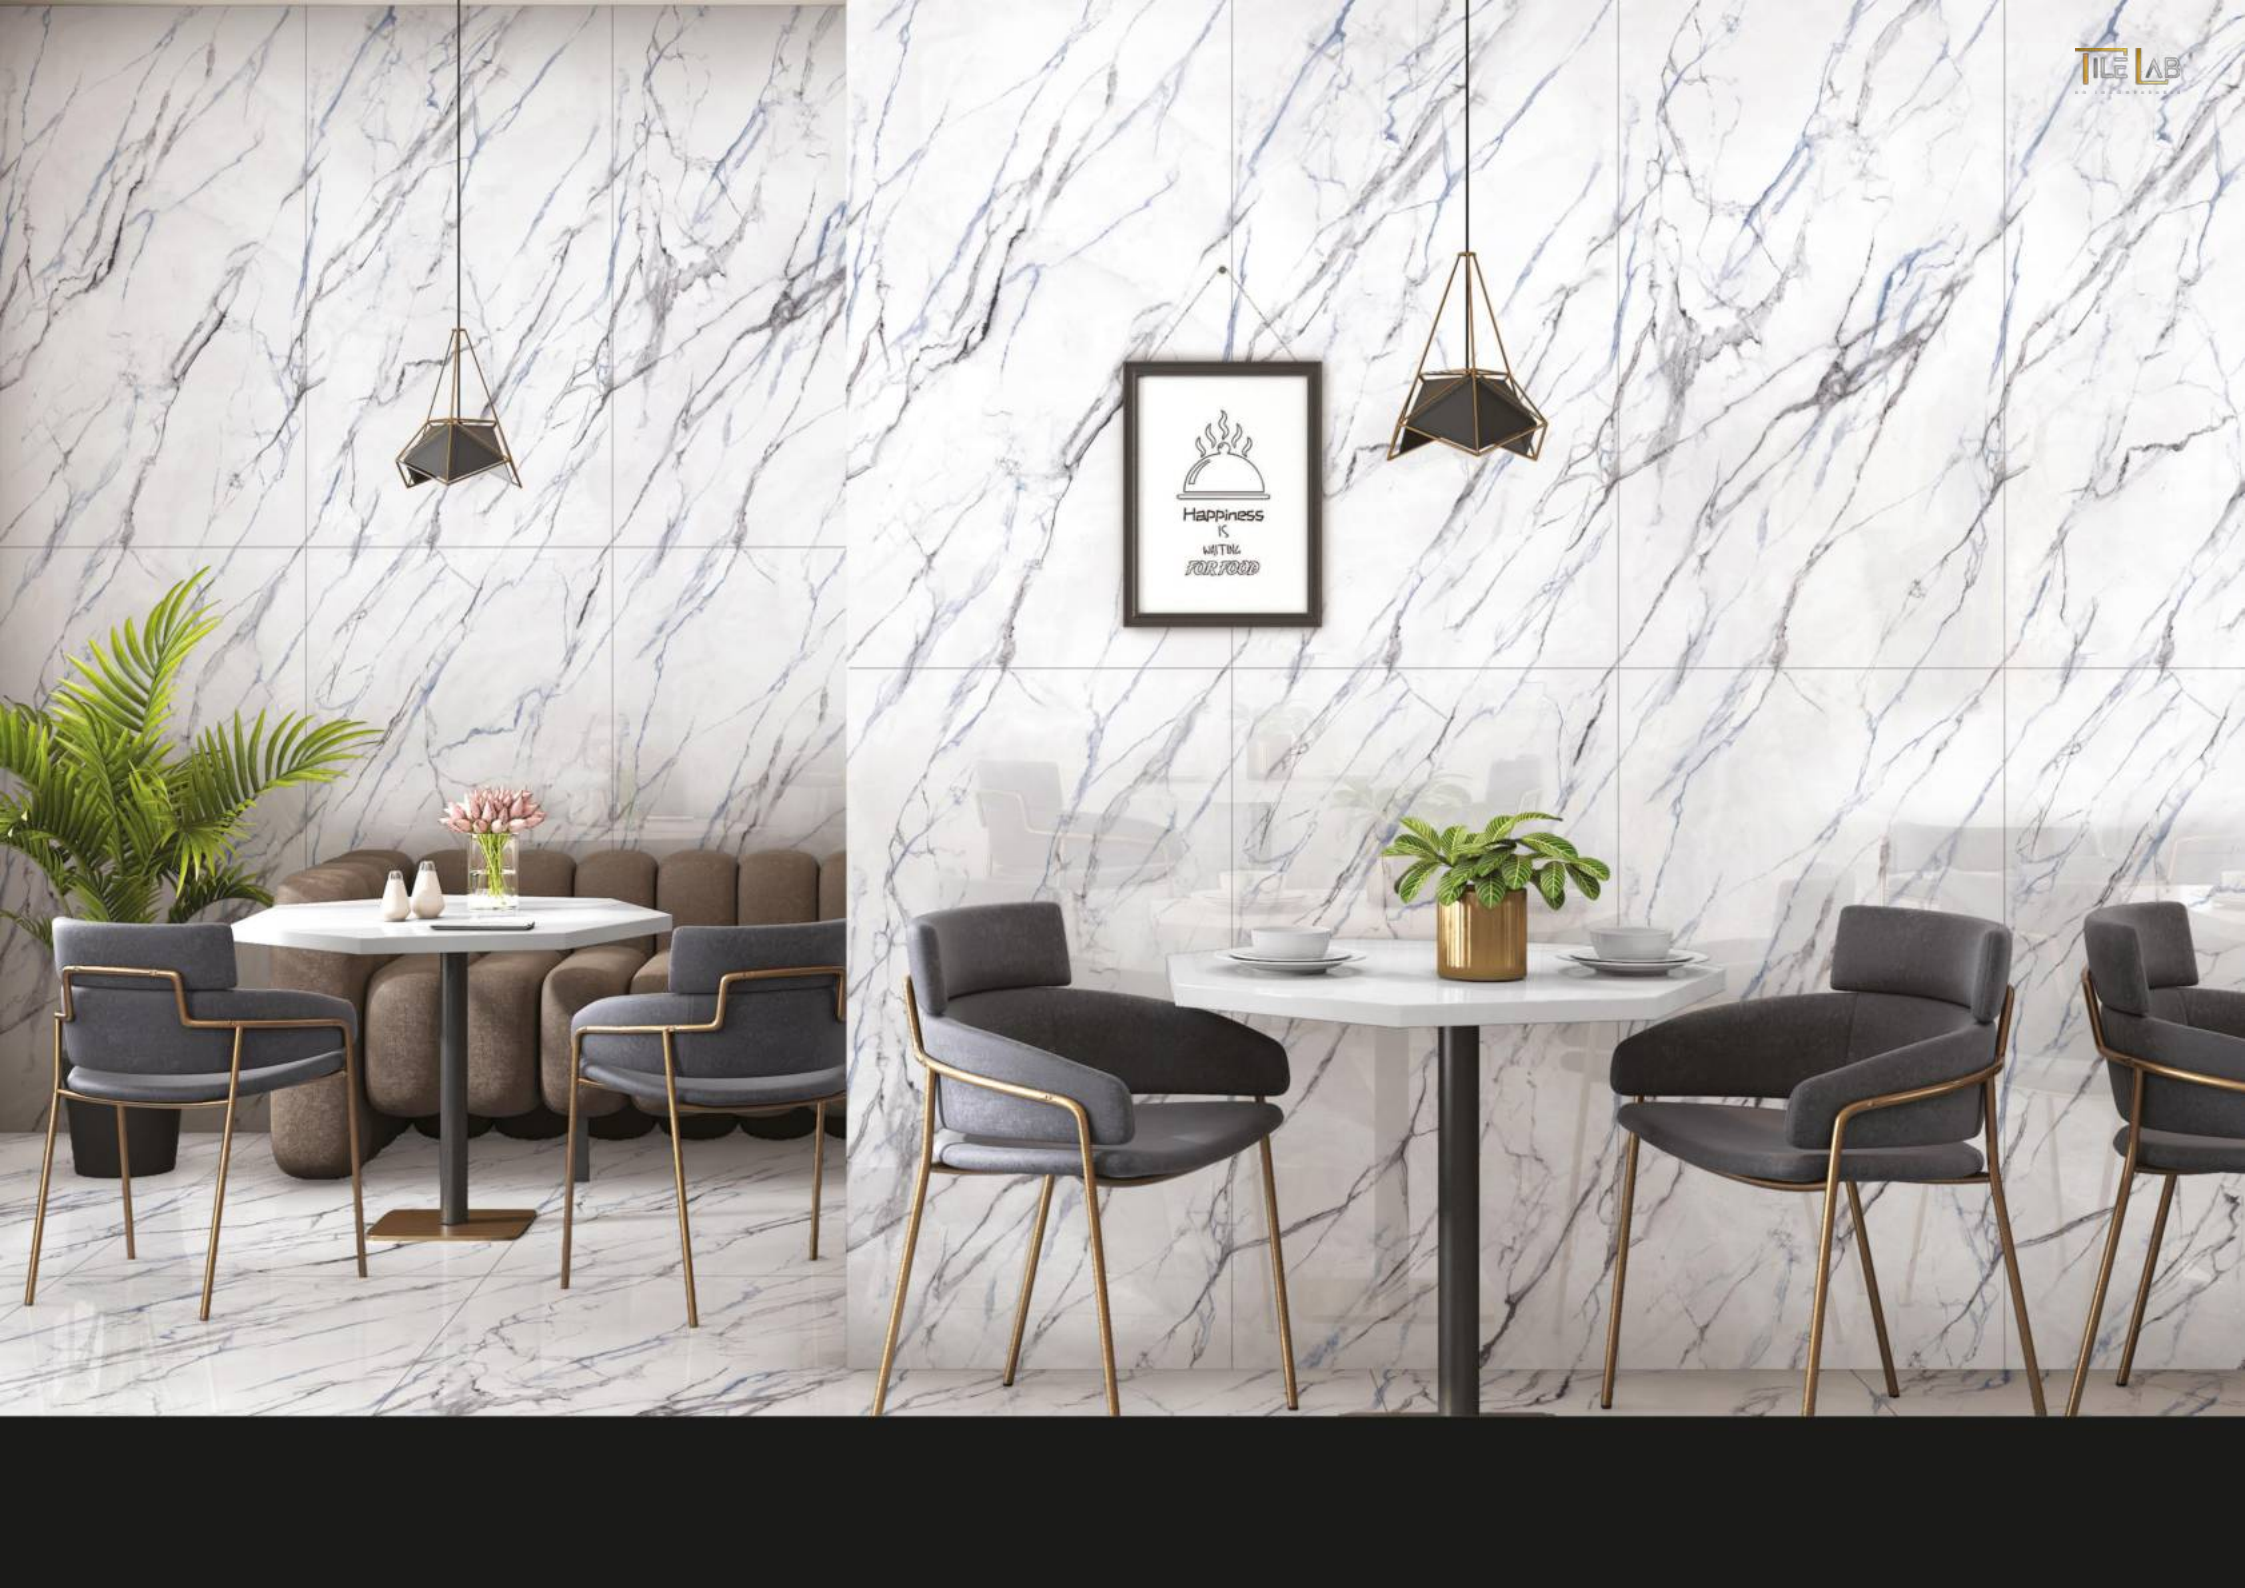

Happiness
is
waiting
for food