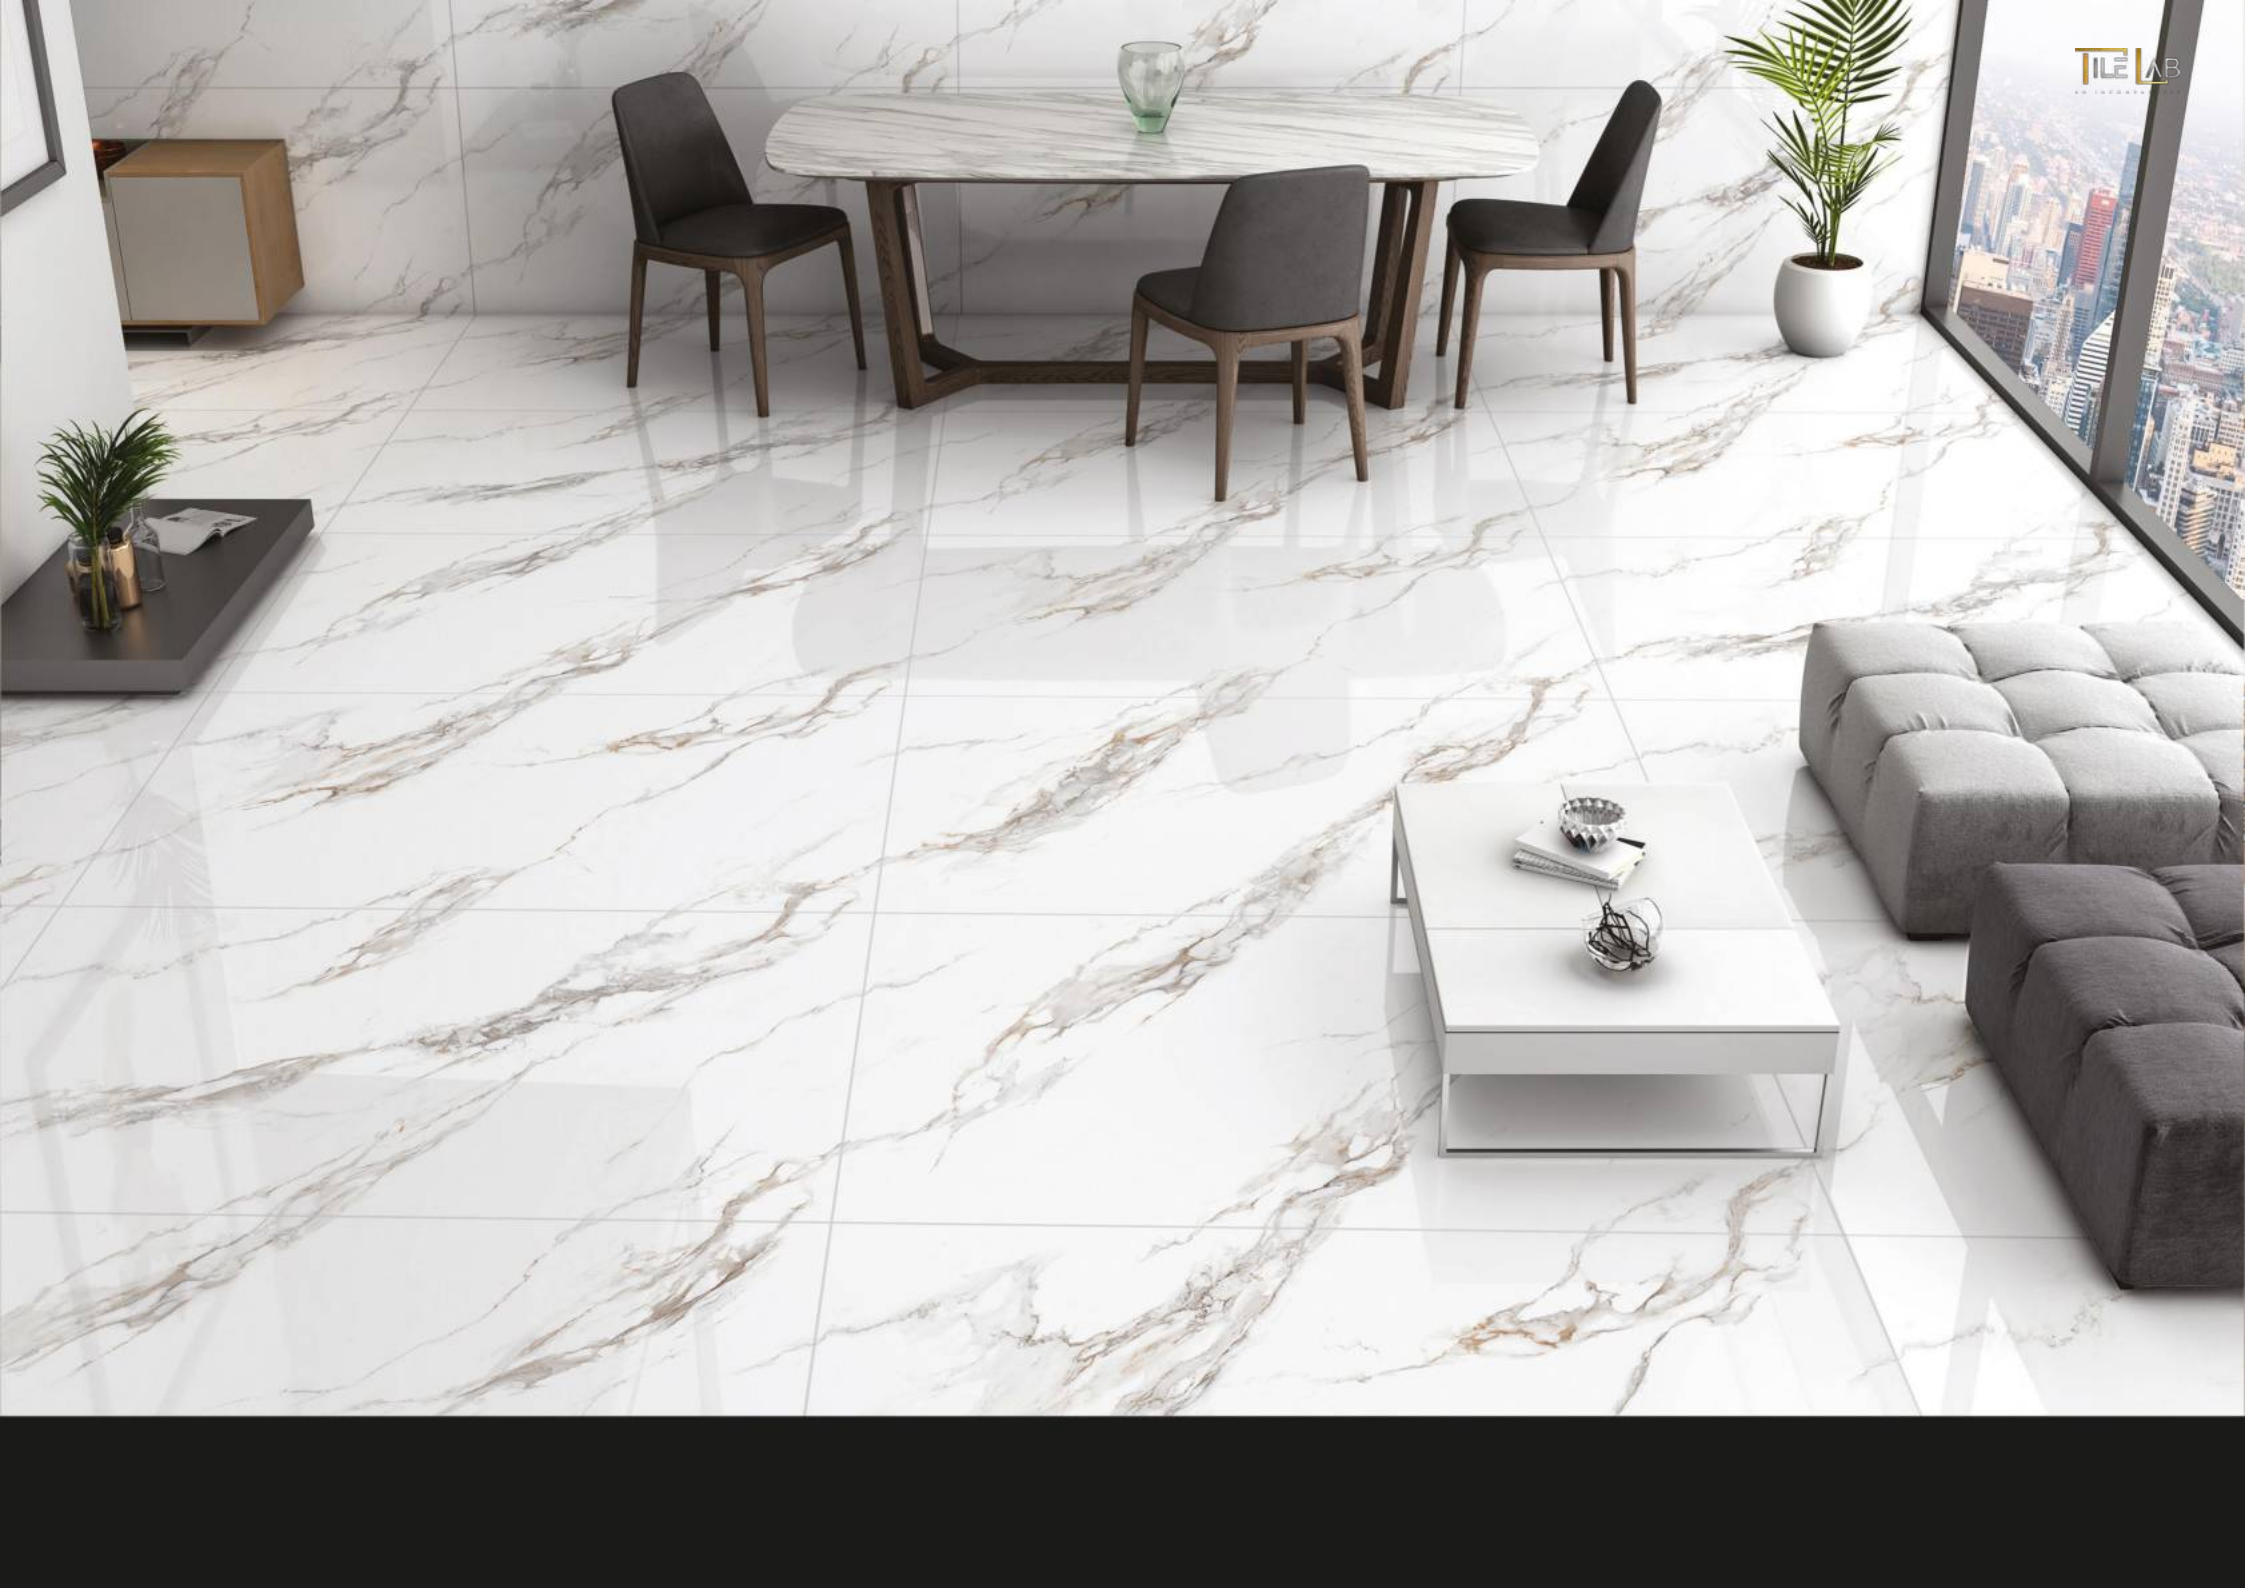

▶◀ 09MM

**ENDLESS
CALACATTA
BIANCO**

RANDOM DESIGN
4

SIZE
**80X
160CM**

FINISH
**GLOSSY
SURFACE**

▶◀ **09MM**

**ENDLESS
CAPRINA
SILVER**

SIZE
**80X
160CM**