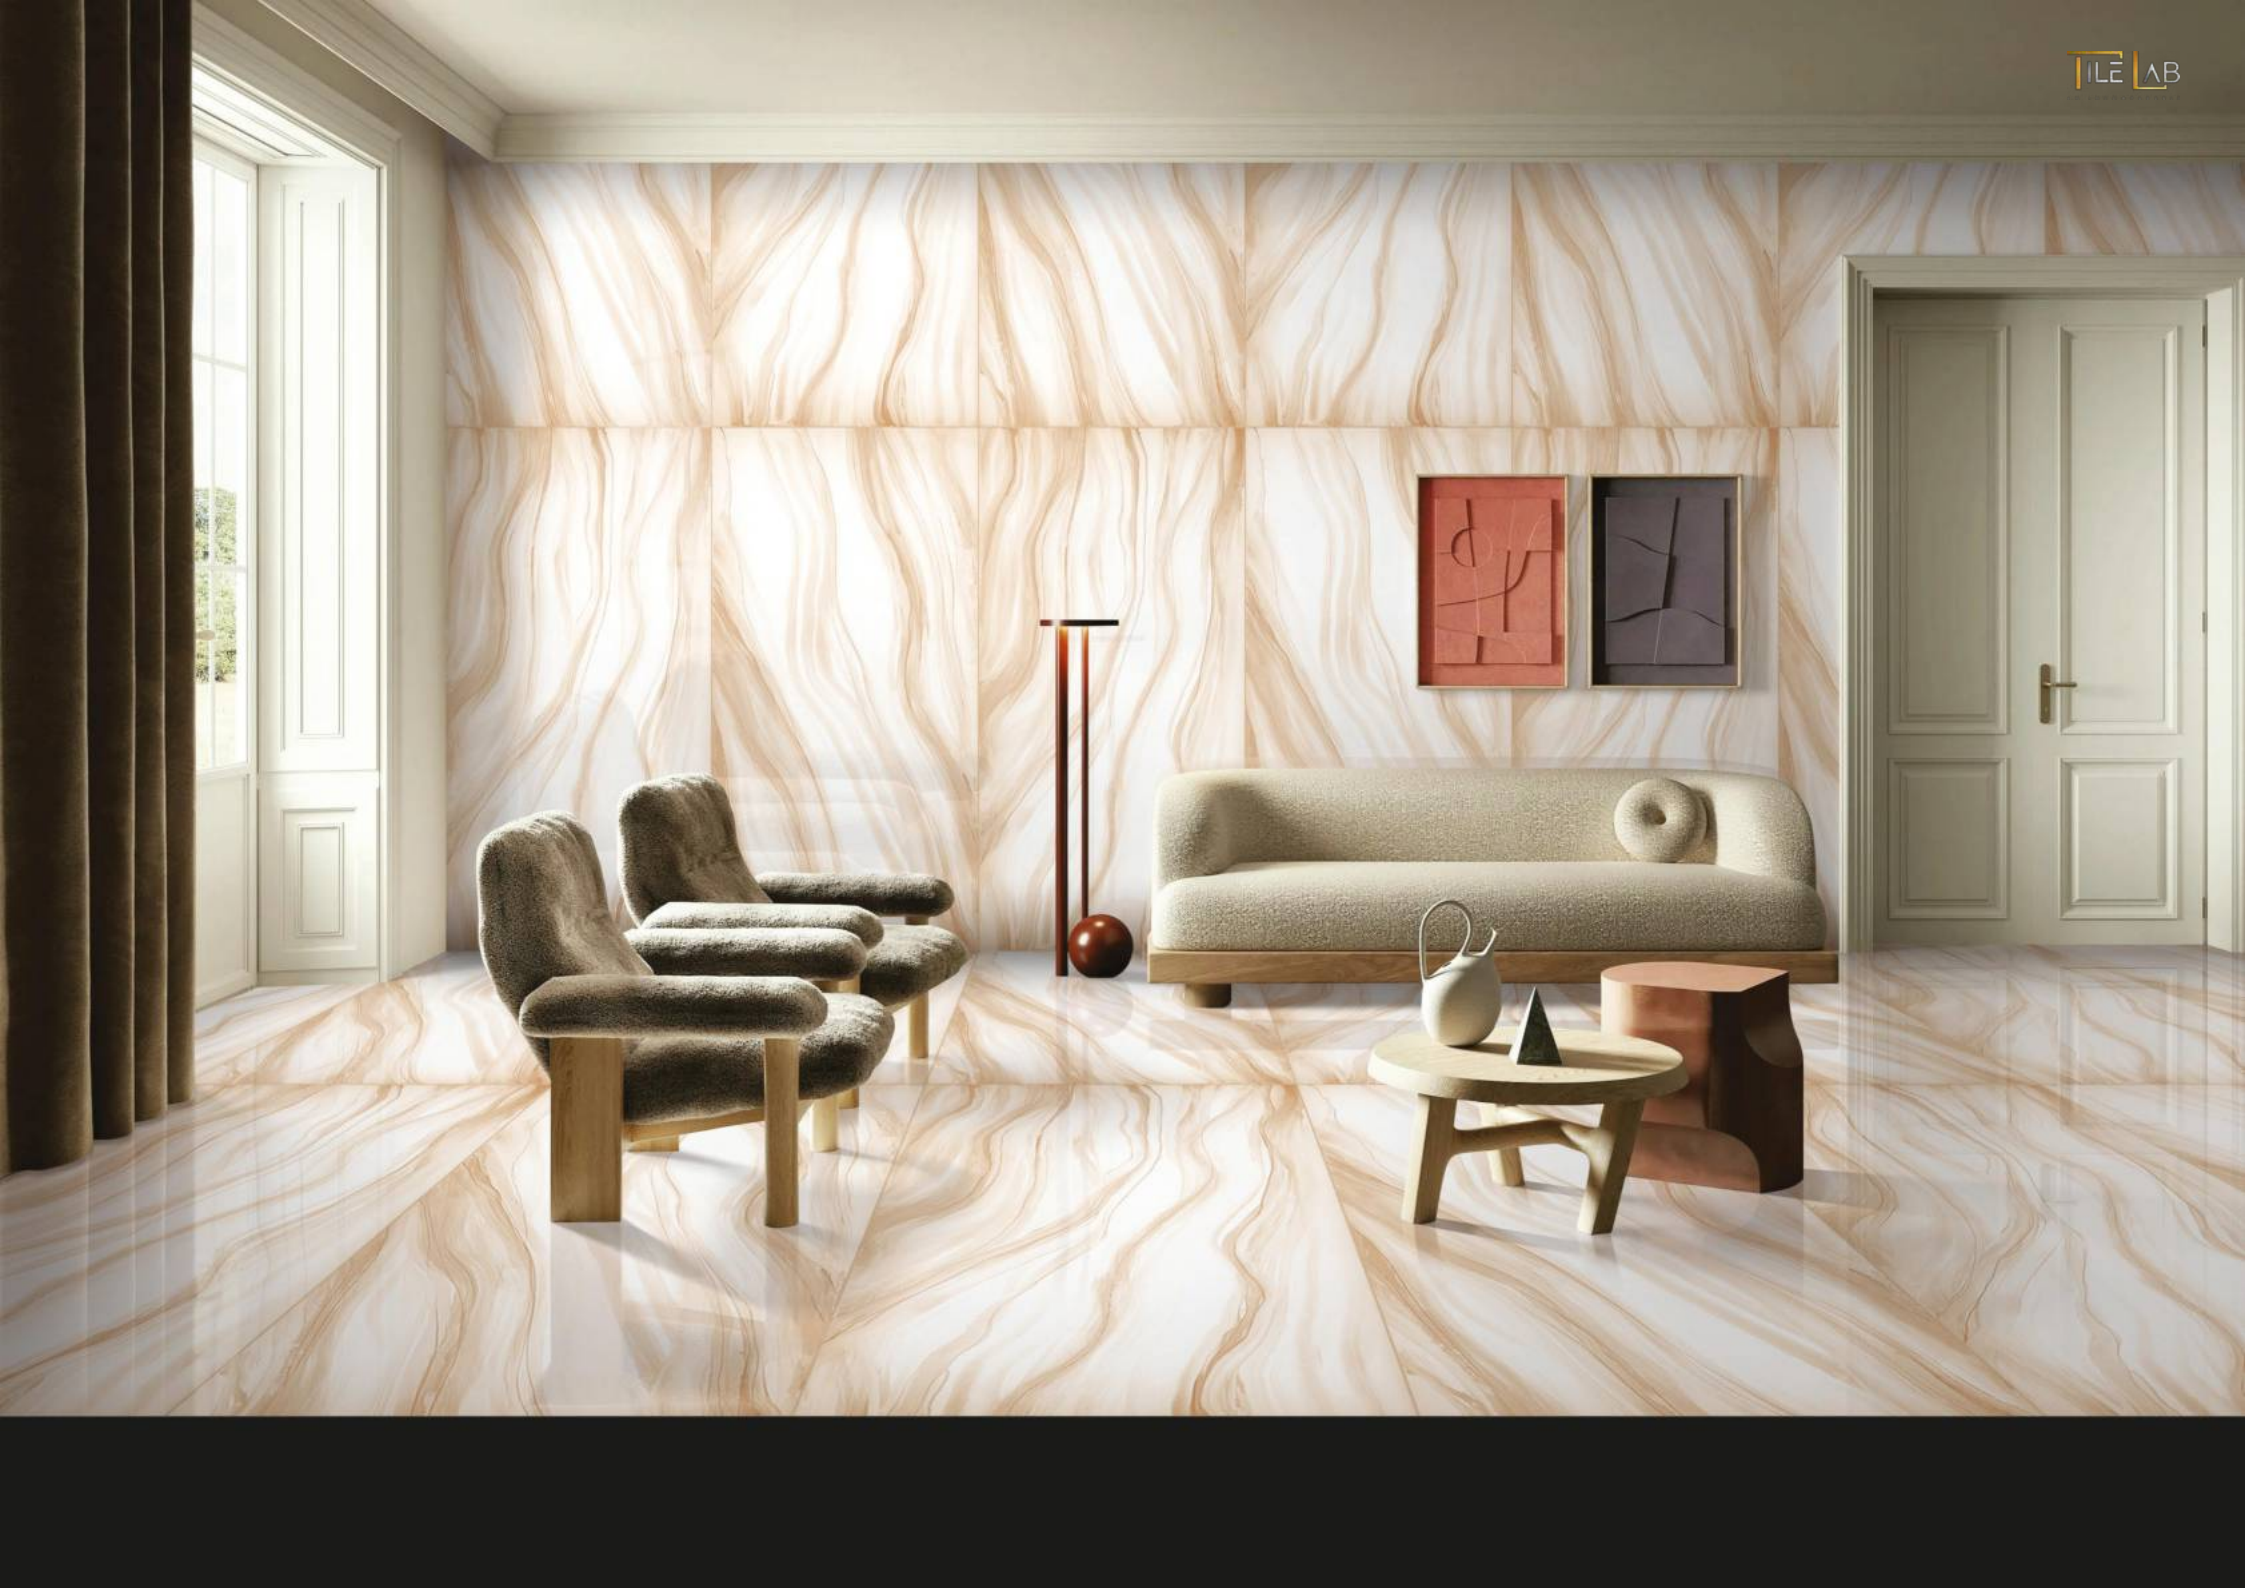

# NIBIUM SEPIA

RANDOM DESIGN  
2

SIZE  
80X  
160CM

FINISH  
GLOSSY  
SURFACE

▶ ◀ 09MM