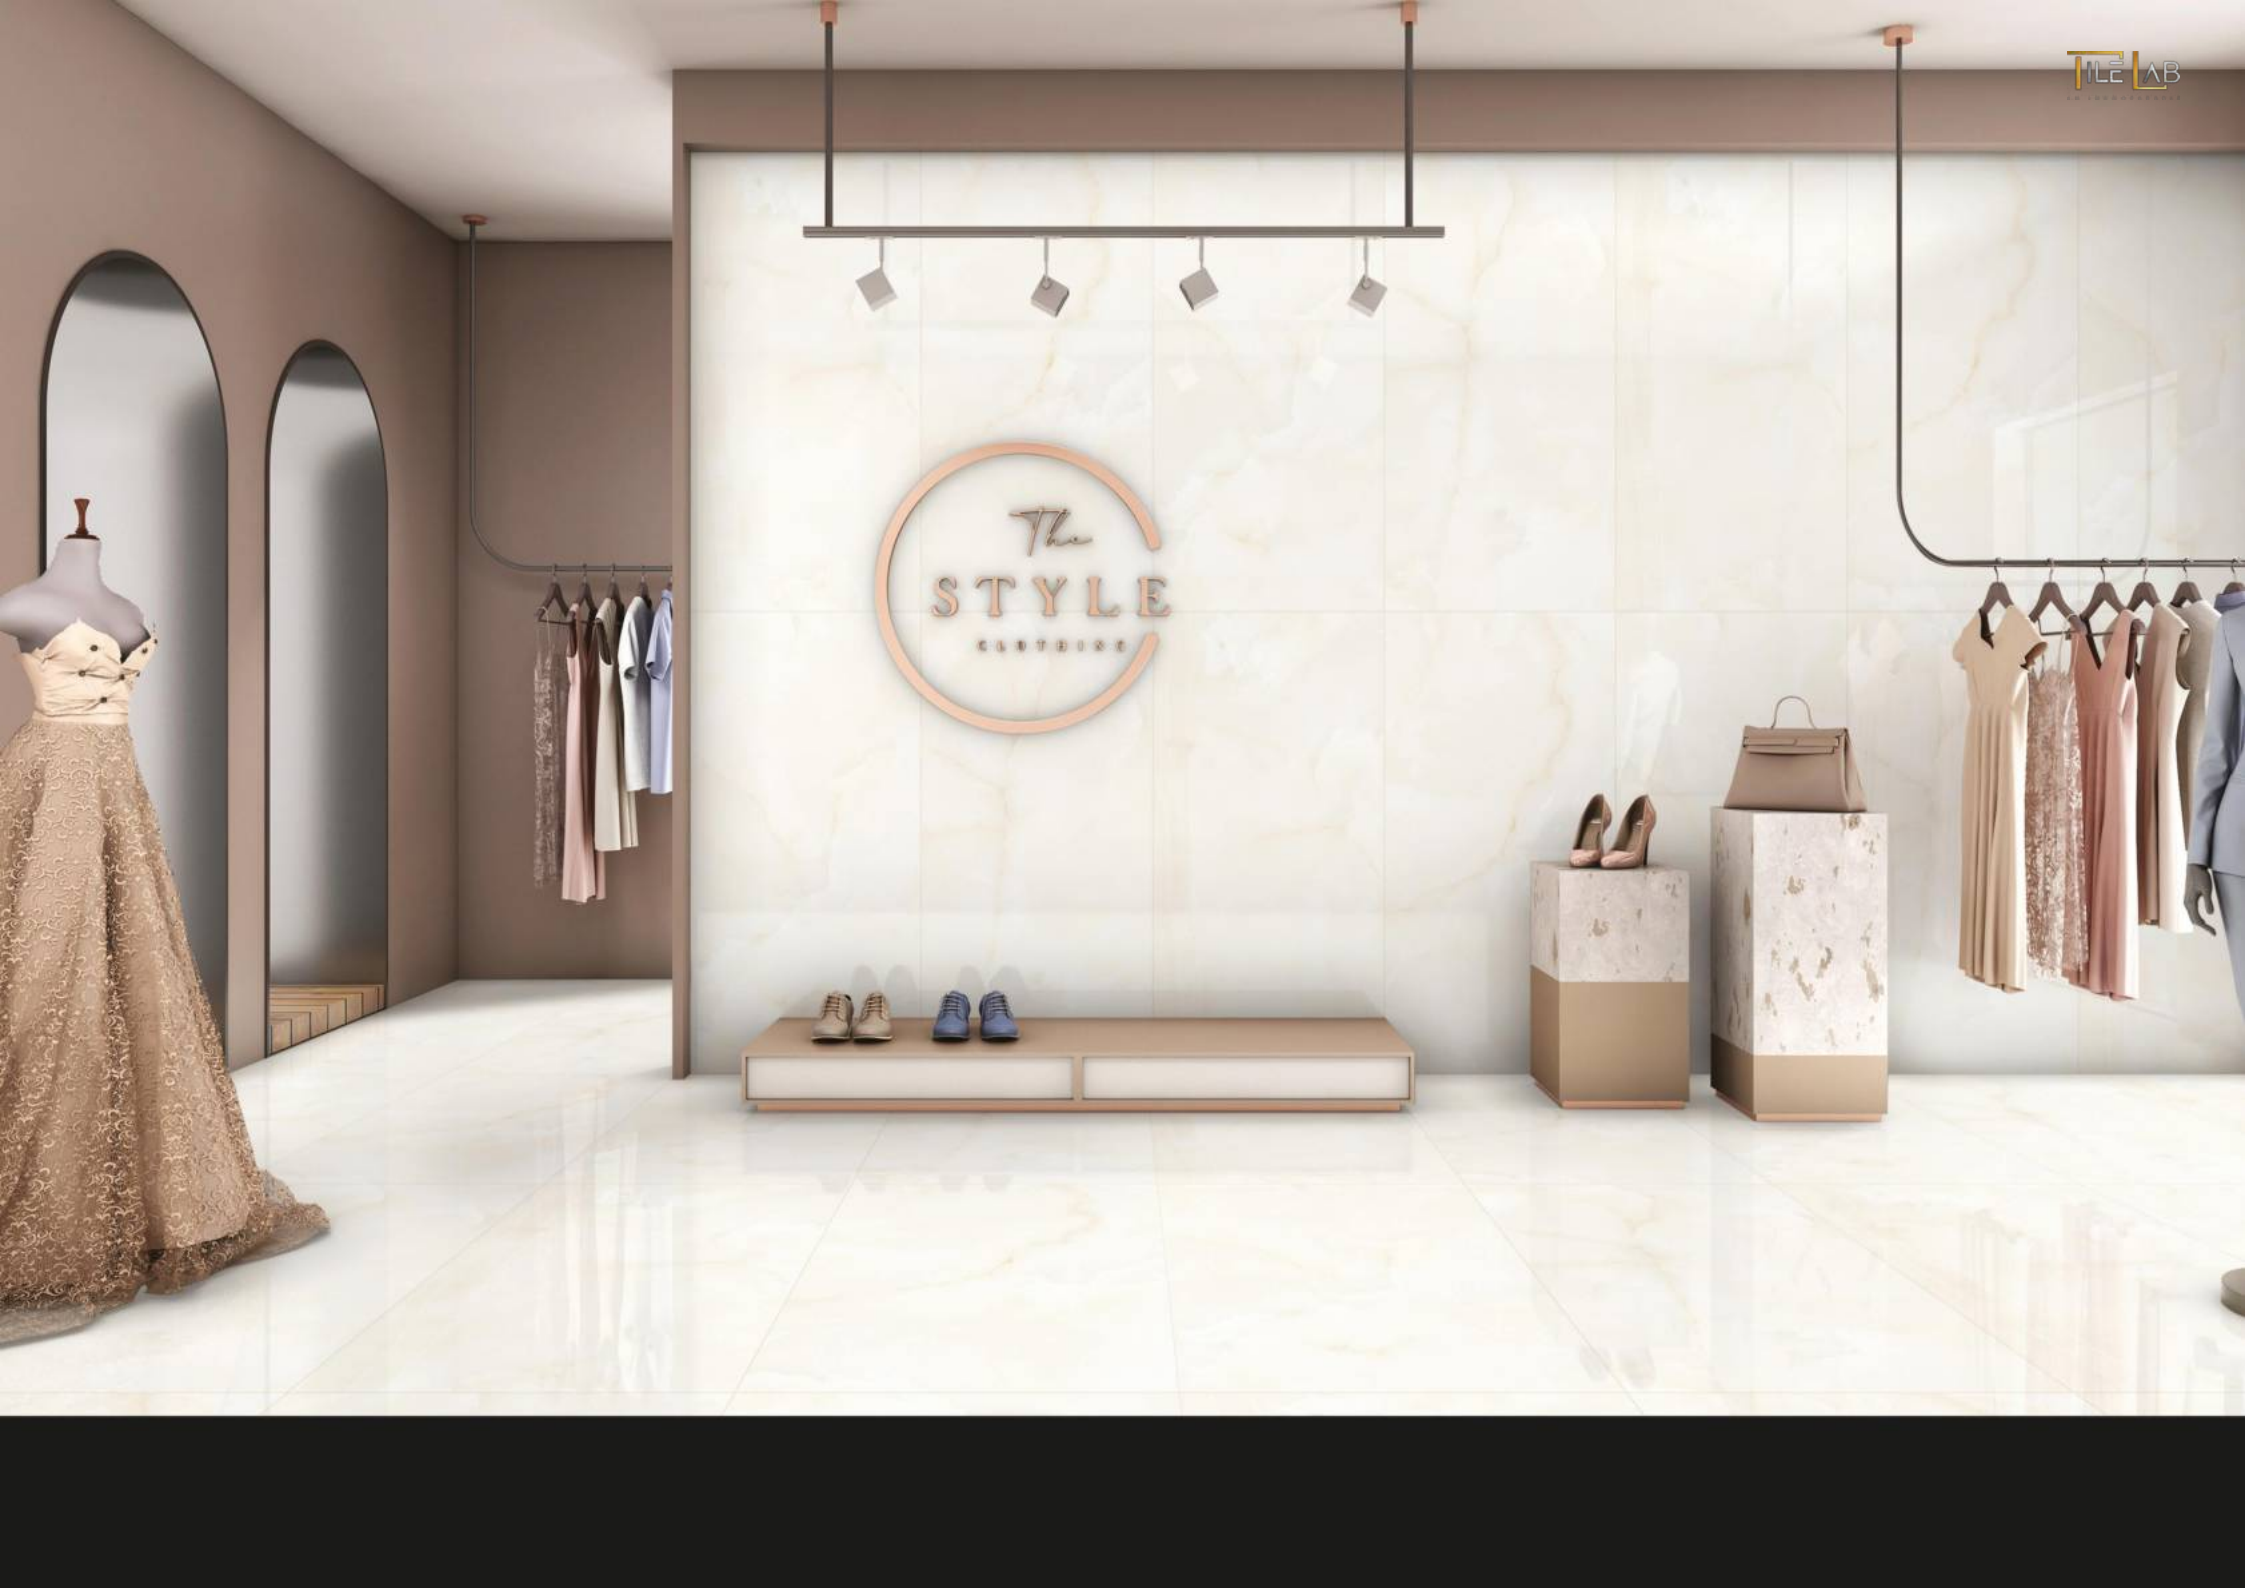

# LUMI ONYX

SIZE  
80X  
160CM

FINISH  
GLOSSY  
SURFACE

▶◀ 09MM

RANDOM DESIGN  
4

The  
STYLE  
CLOSET