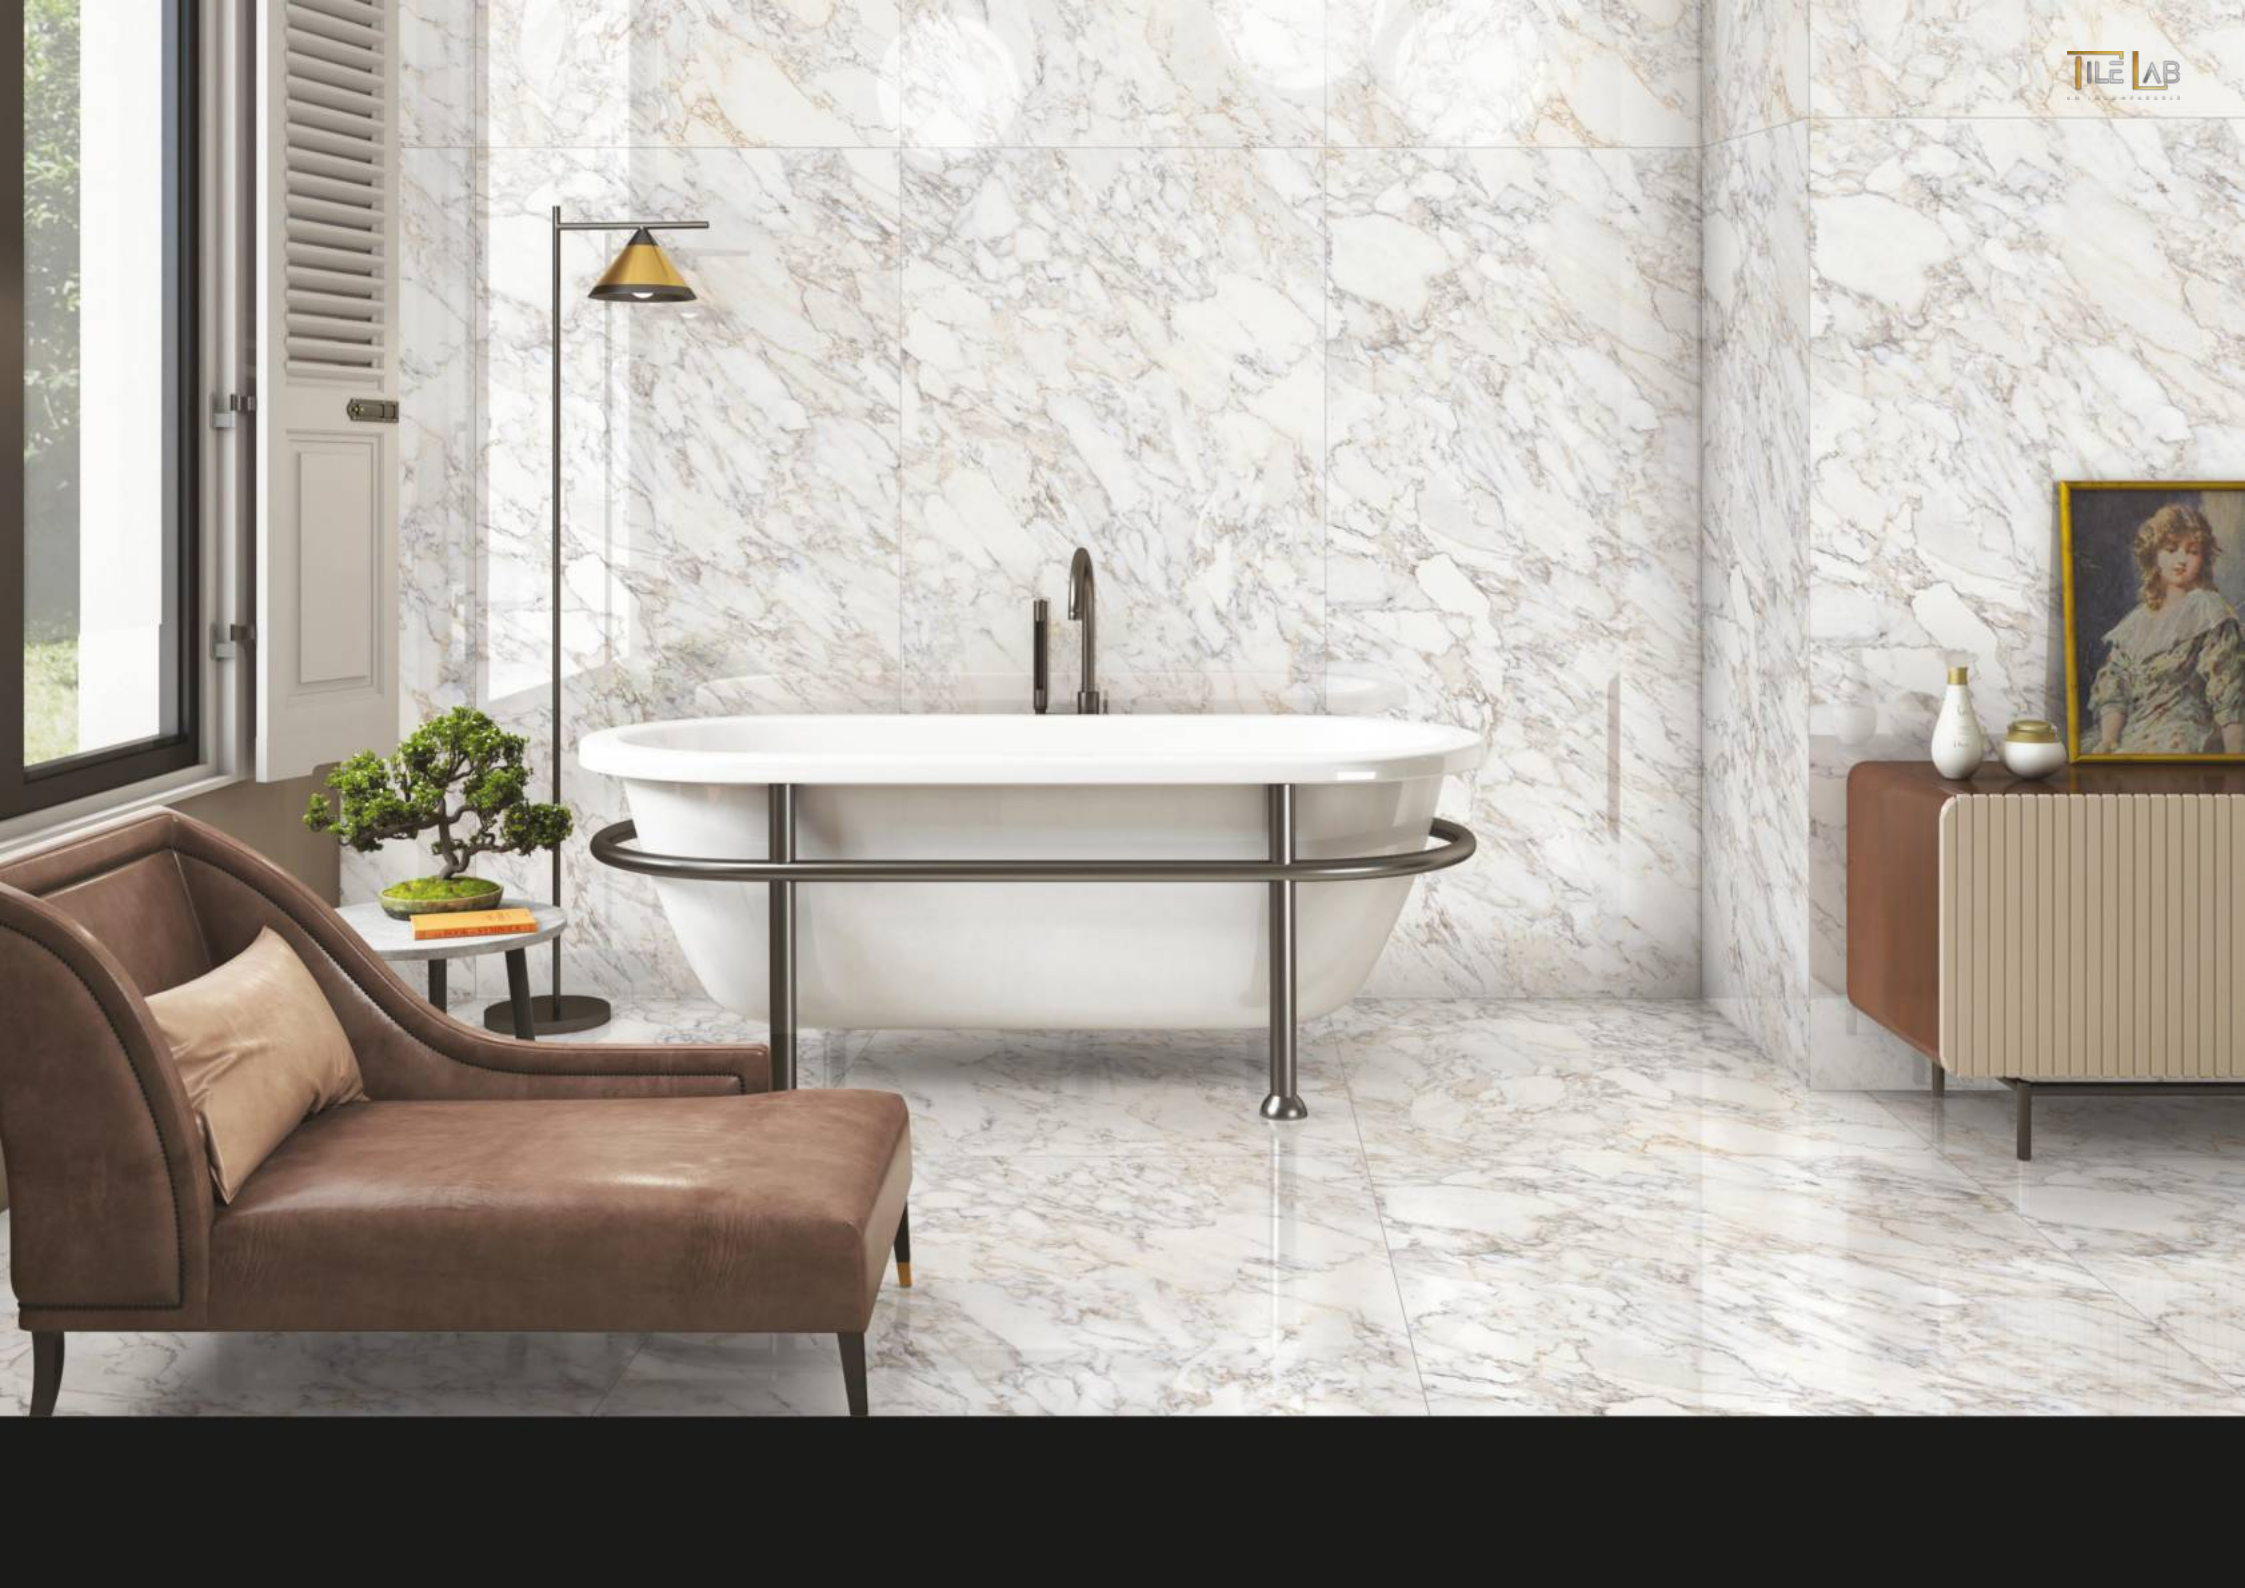

# ARBESCATO WHITE

RANDOM DESIGN  
4

SIZE  
80X  
160CM

FINISH  
GLOSSY  
SURFACE

▶◀ 09MM