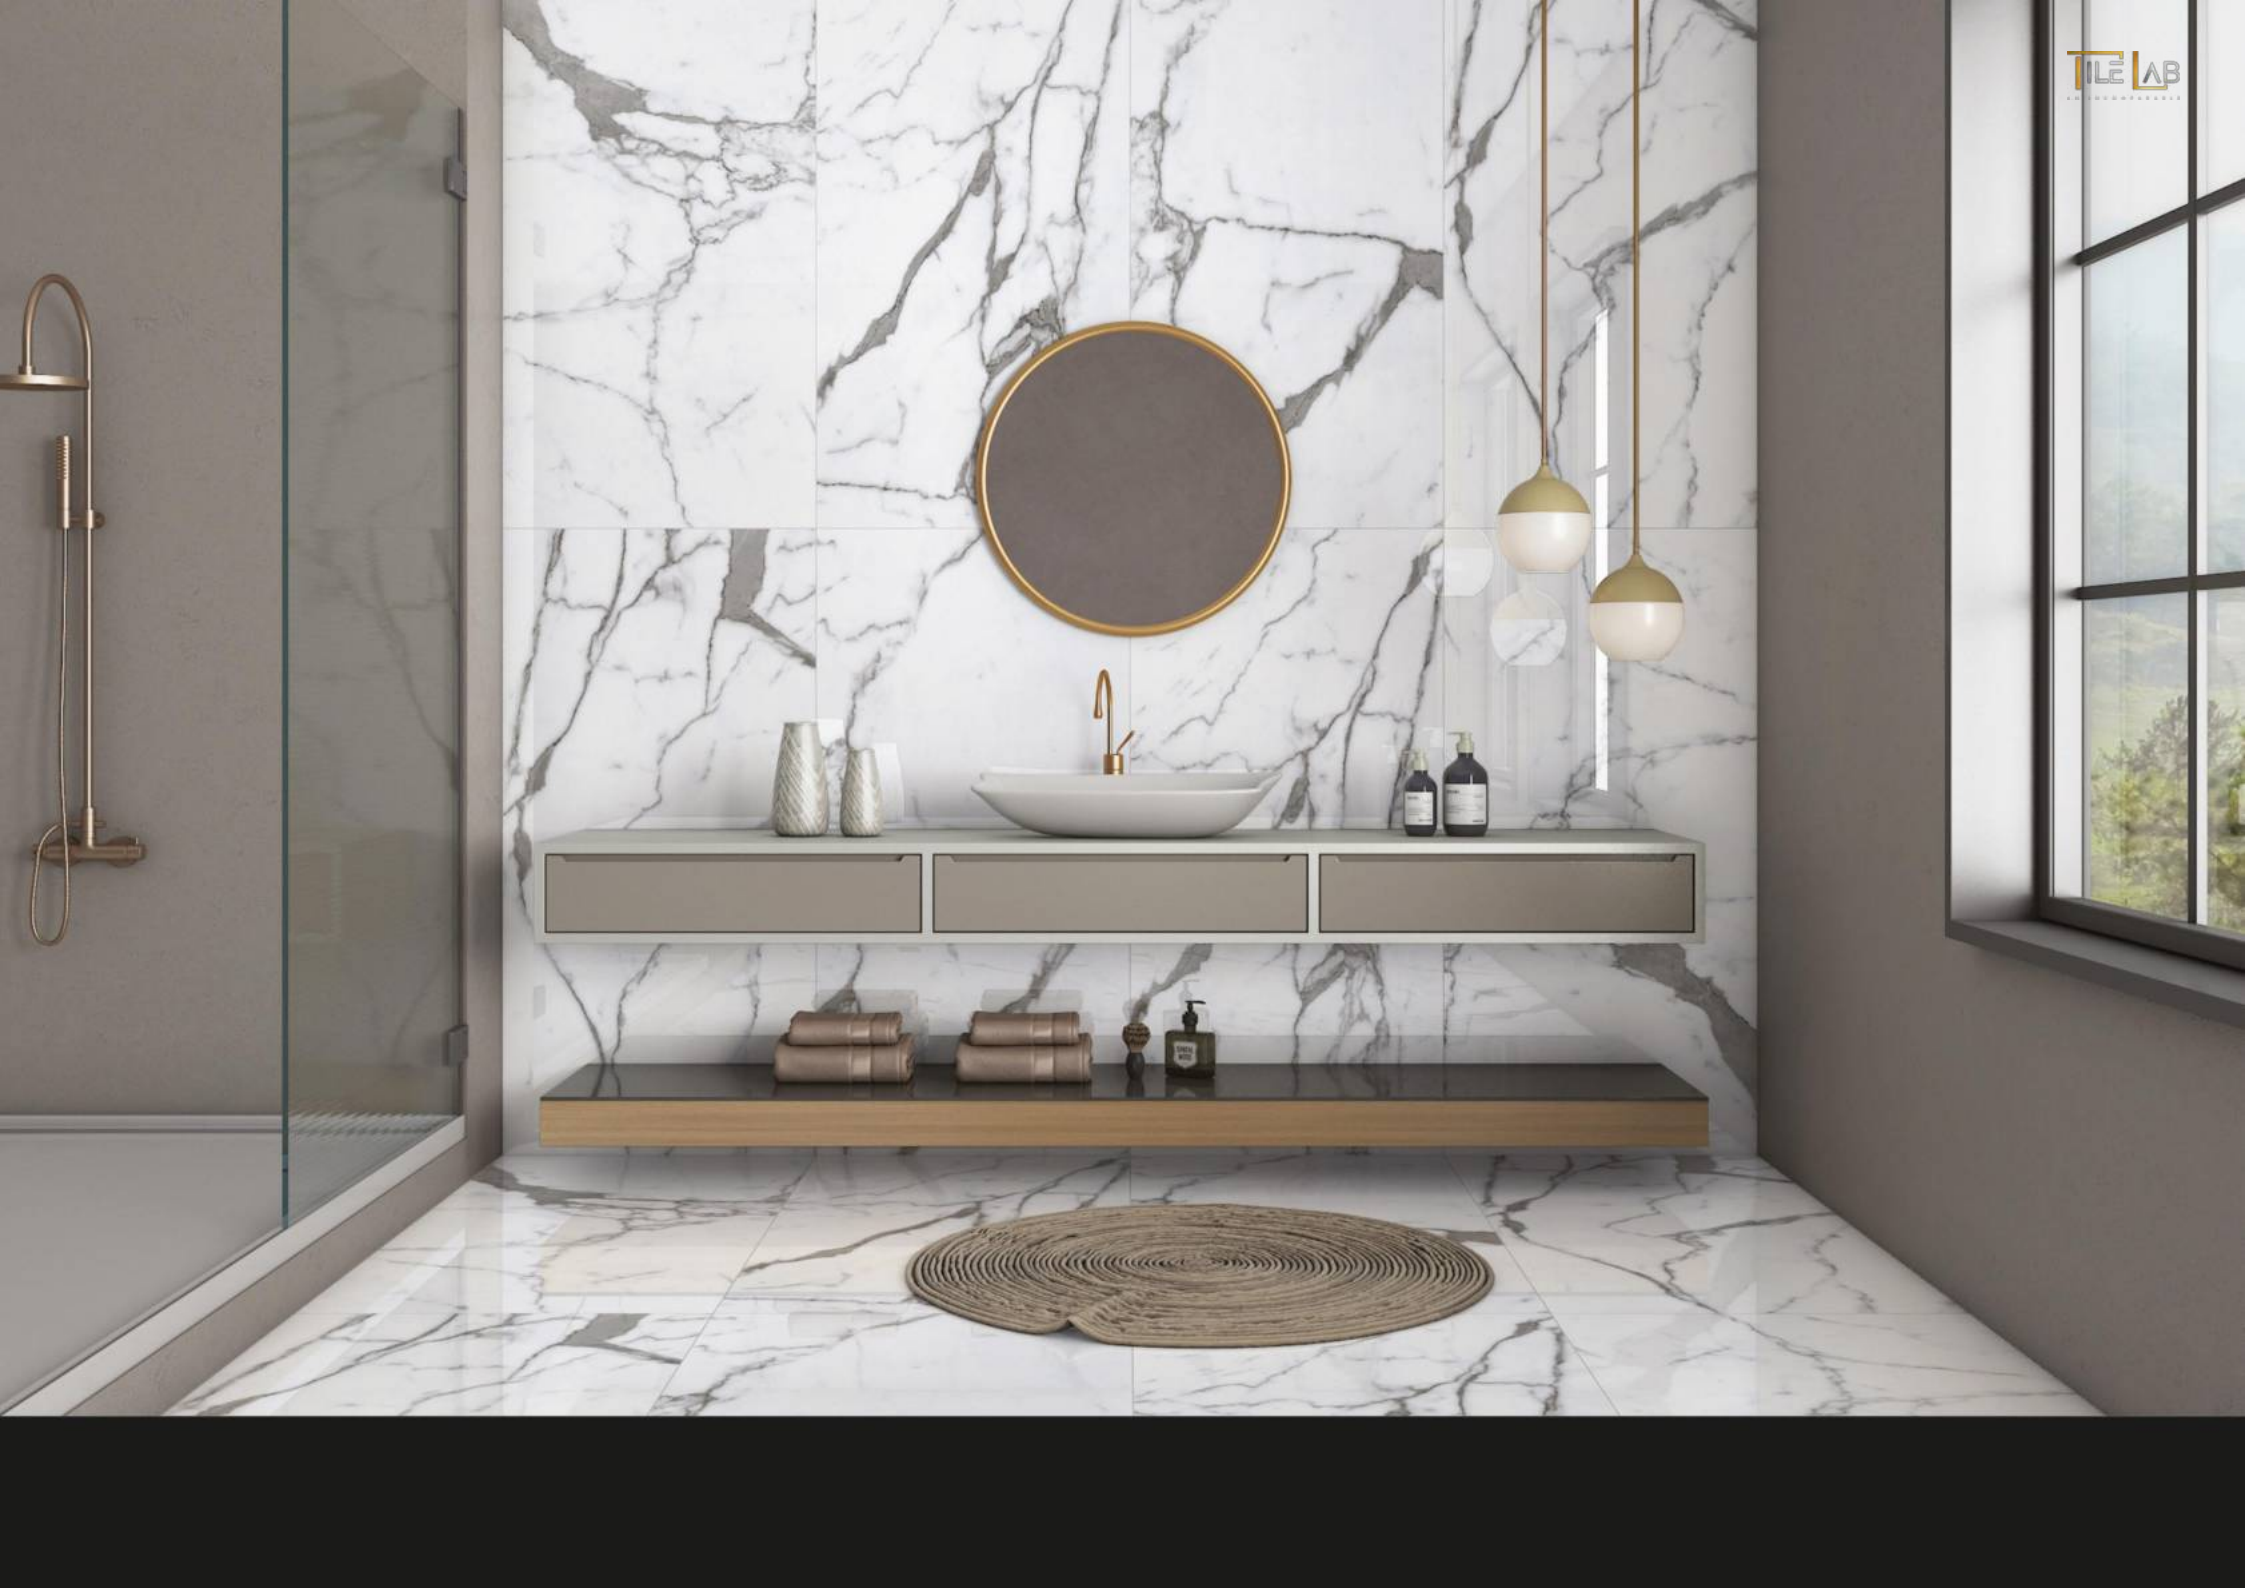

# SATUARIO PERL

SIZE  
80X  
160CM

FINISH  
GLOSSY  
SURFACE

▶◀ 09MM

RANDOM DESIGN  
4