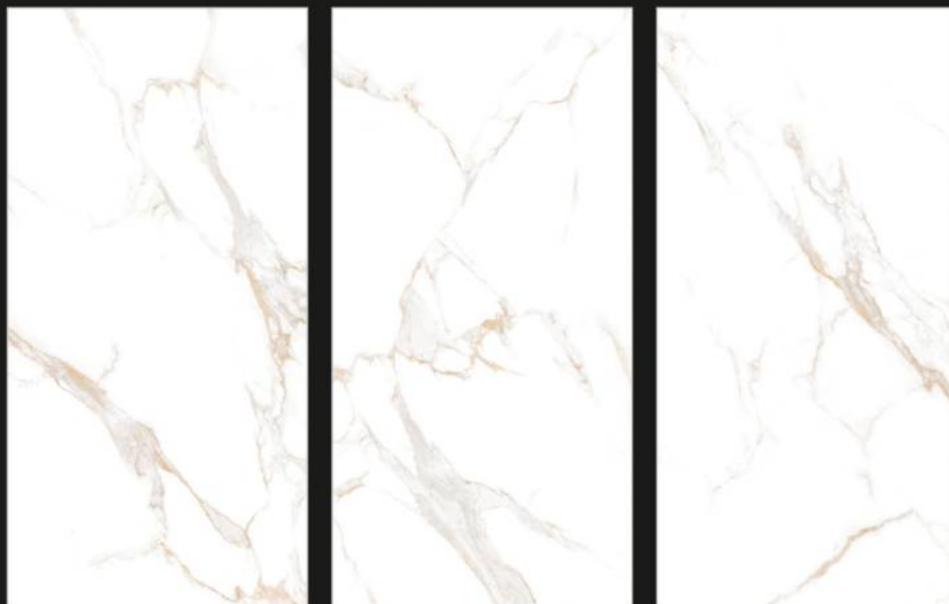

# LEGEND SATUARIO

SIZE  
80X  
160CM

FINISH  
GLOSSY  
SURFACE

▶◀ 09MM

RANDOM DESIGN  
4