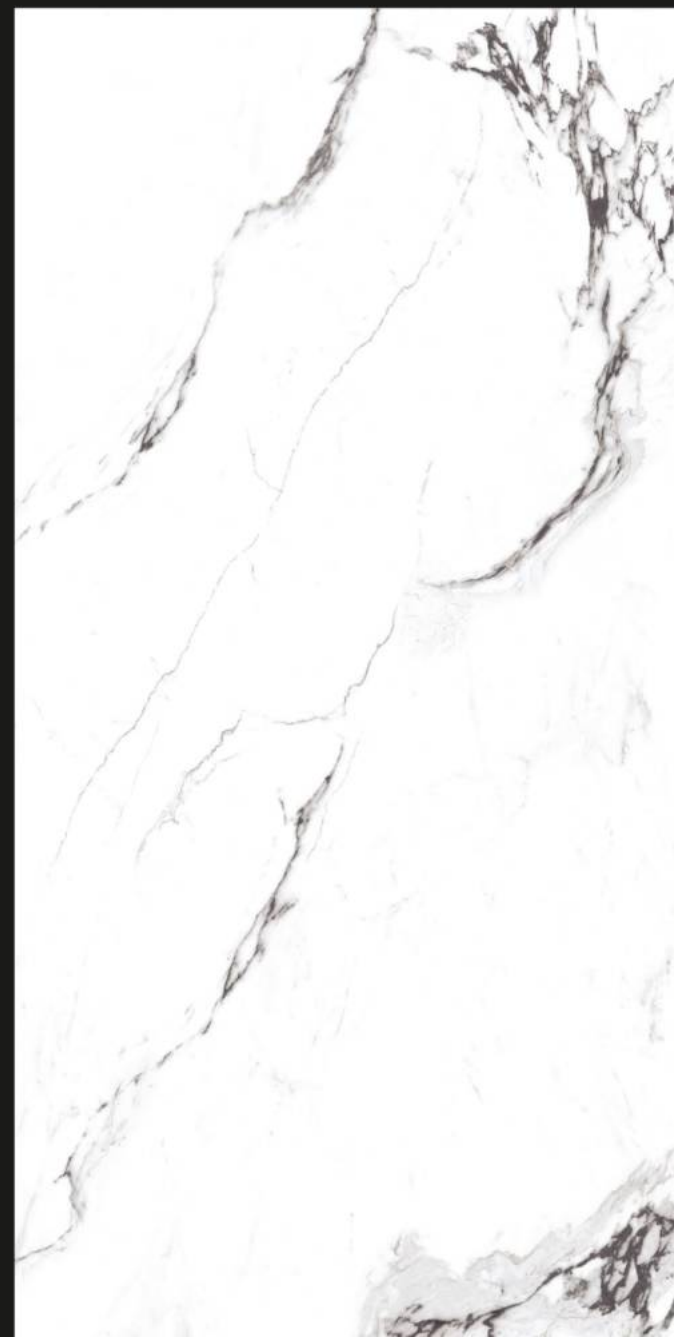

MAXXIS WHITE

RANDOM DESIGN
3

SIZE
80X
160CM

FINISH
GLOSSY
SURFACE

▶◀ 09MM