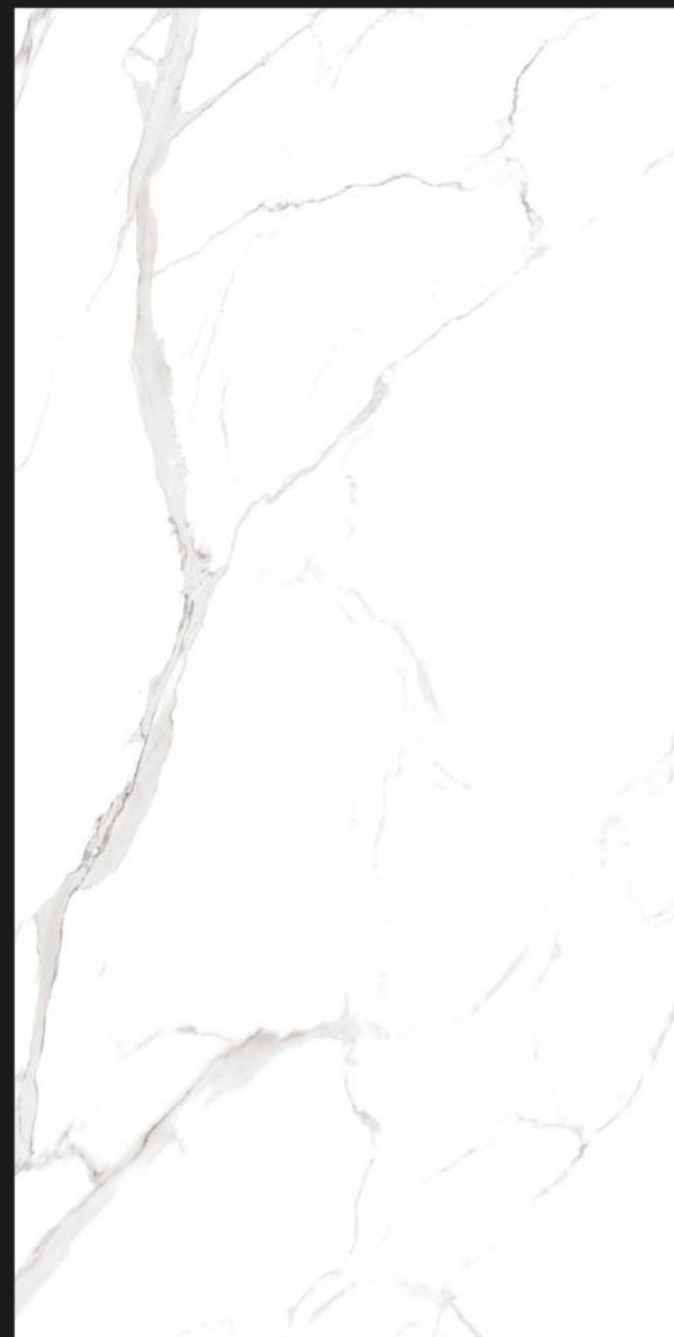

MIAMI SATUARIO

RANDOM DESIGN
4

SIZE
80X
160CM

FINISH
GLOSSY
SURFACE

▶◀ 09MM