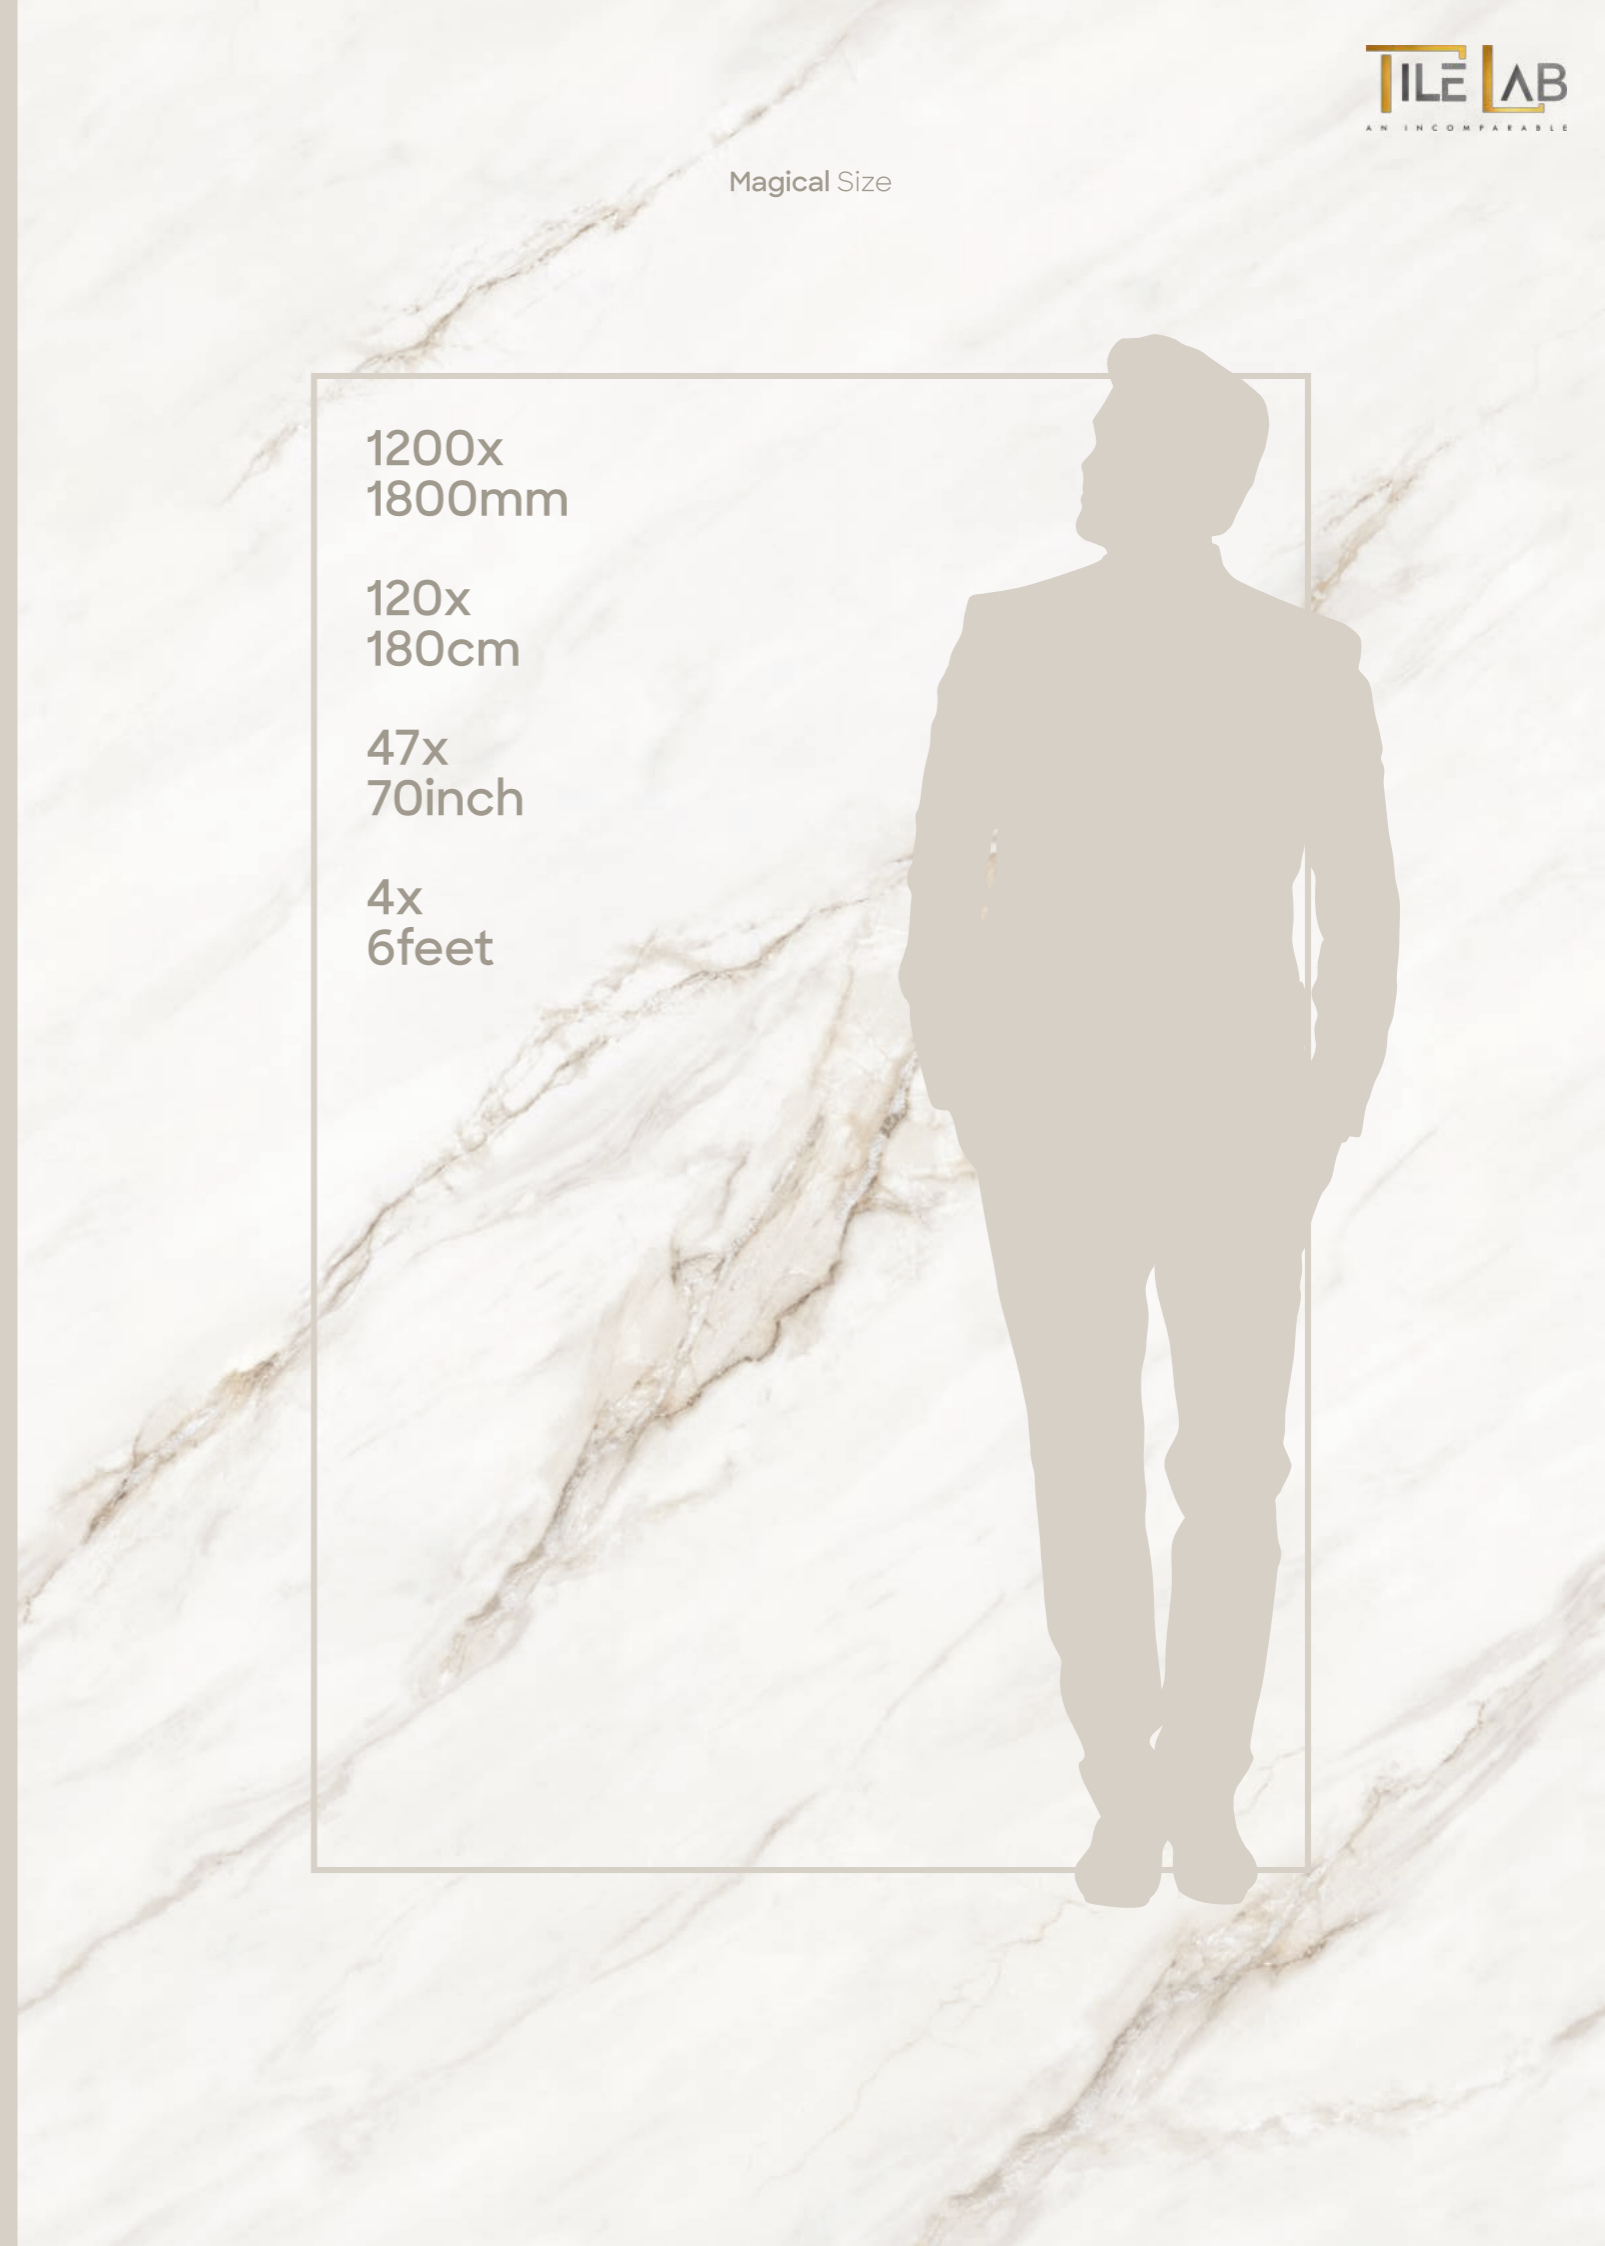

In a world where design meets grandeur, our 1200x1800mm tiles redefine luxury. With a spectrum of shades and mesmerizing finishes, each tile transforms spaces into artistic masterpieces. Whether subtle elegance or bold statement, find the perfect match for your dream interior.

## Dimensions For Lavish Space

Stepping into a space adorned with 1200x1800mm large-format tiles is like entering a realm of grandeur. Their seamless elegance expands the ambiance, making rooms feel more spacious, refined, and luxurious. With fewer joints and uninterrupted patterns, they create a sense of continuity that enhances both modern and classic interiors.

1200x  
1800mm

120x  
180cm

47x  
70inch

4x  
6feet