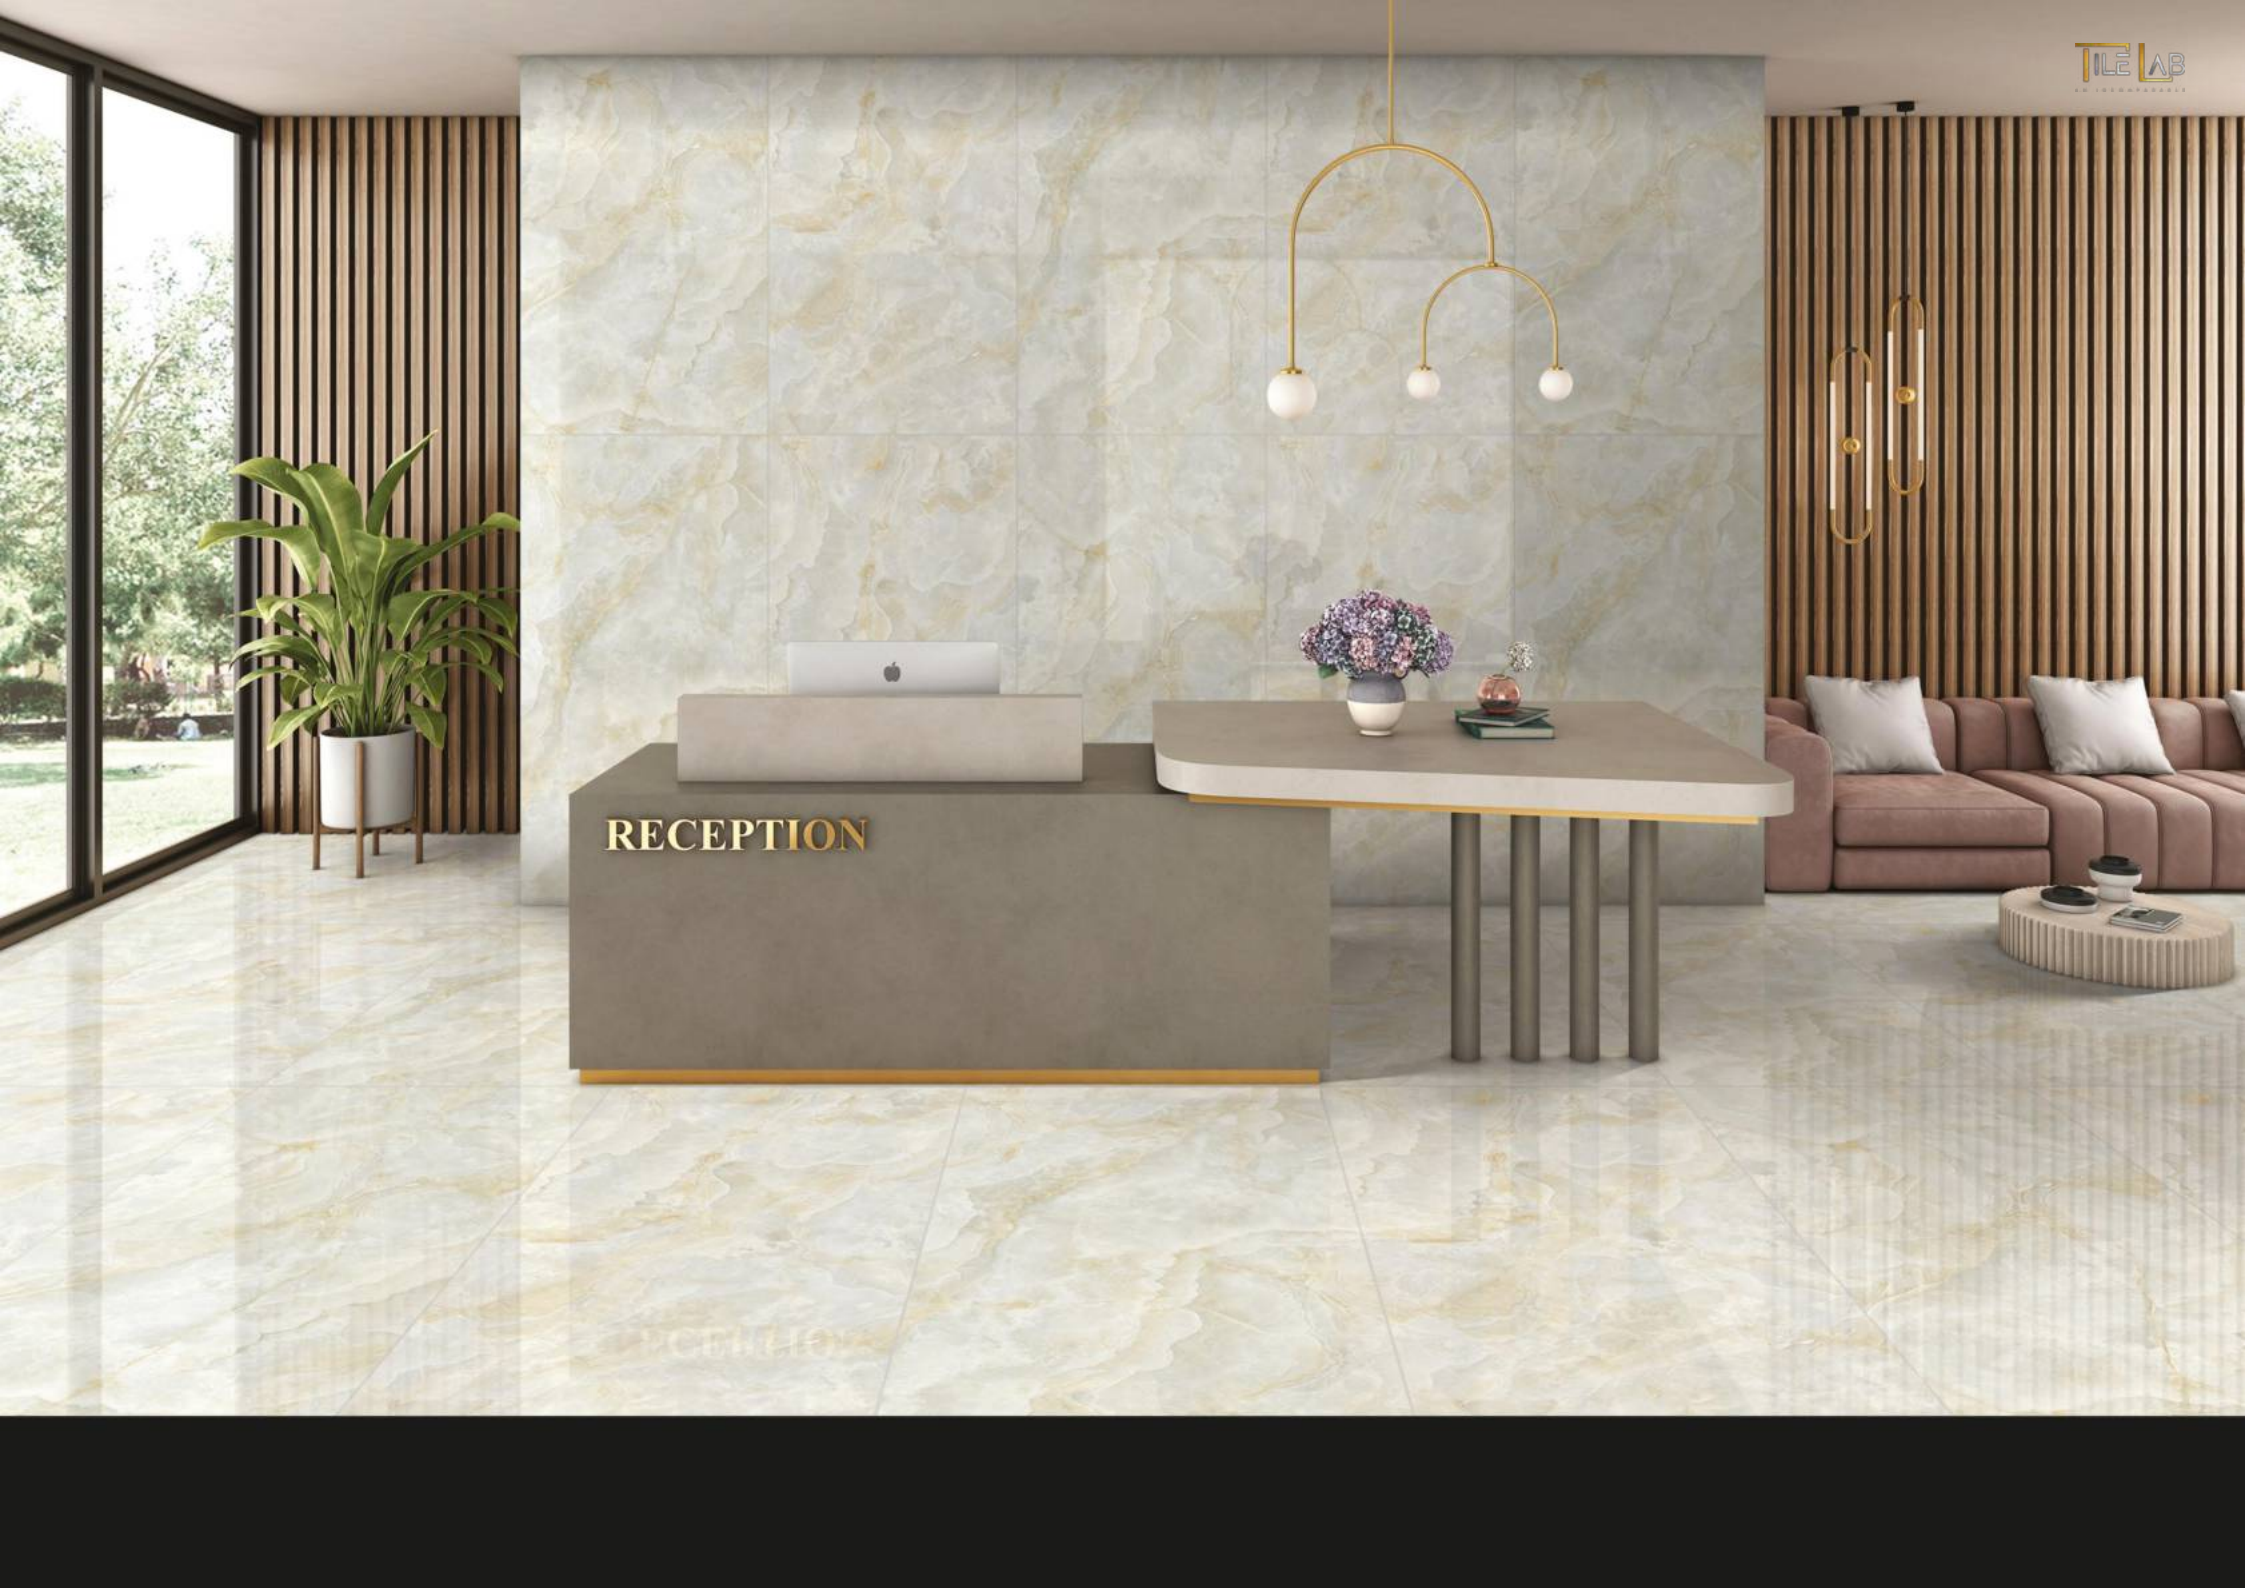

# HONEY ONYX

SIZE  
80X  
160CM

FINISH  
GLOSSY  
SURFACE

▶◀ 09MM

RANDOM DESIGN  
3

RECEPTION

RECEPTION