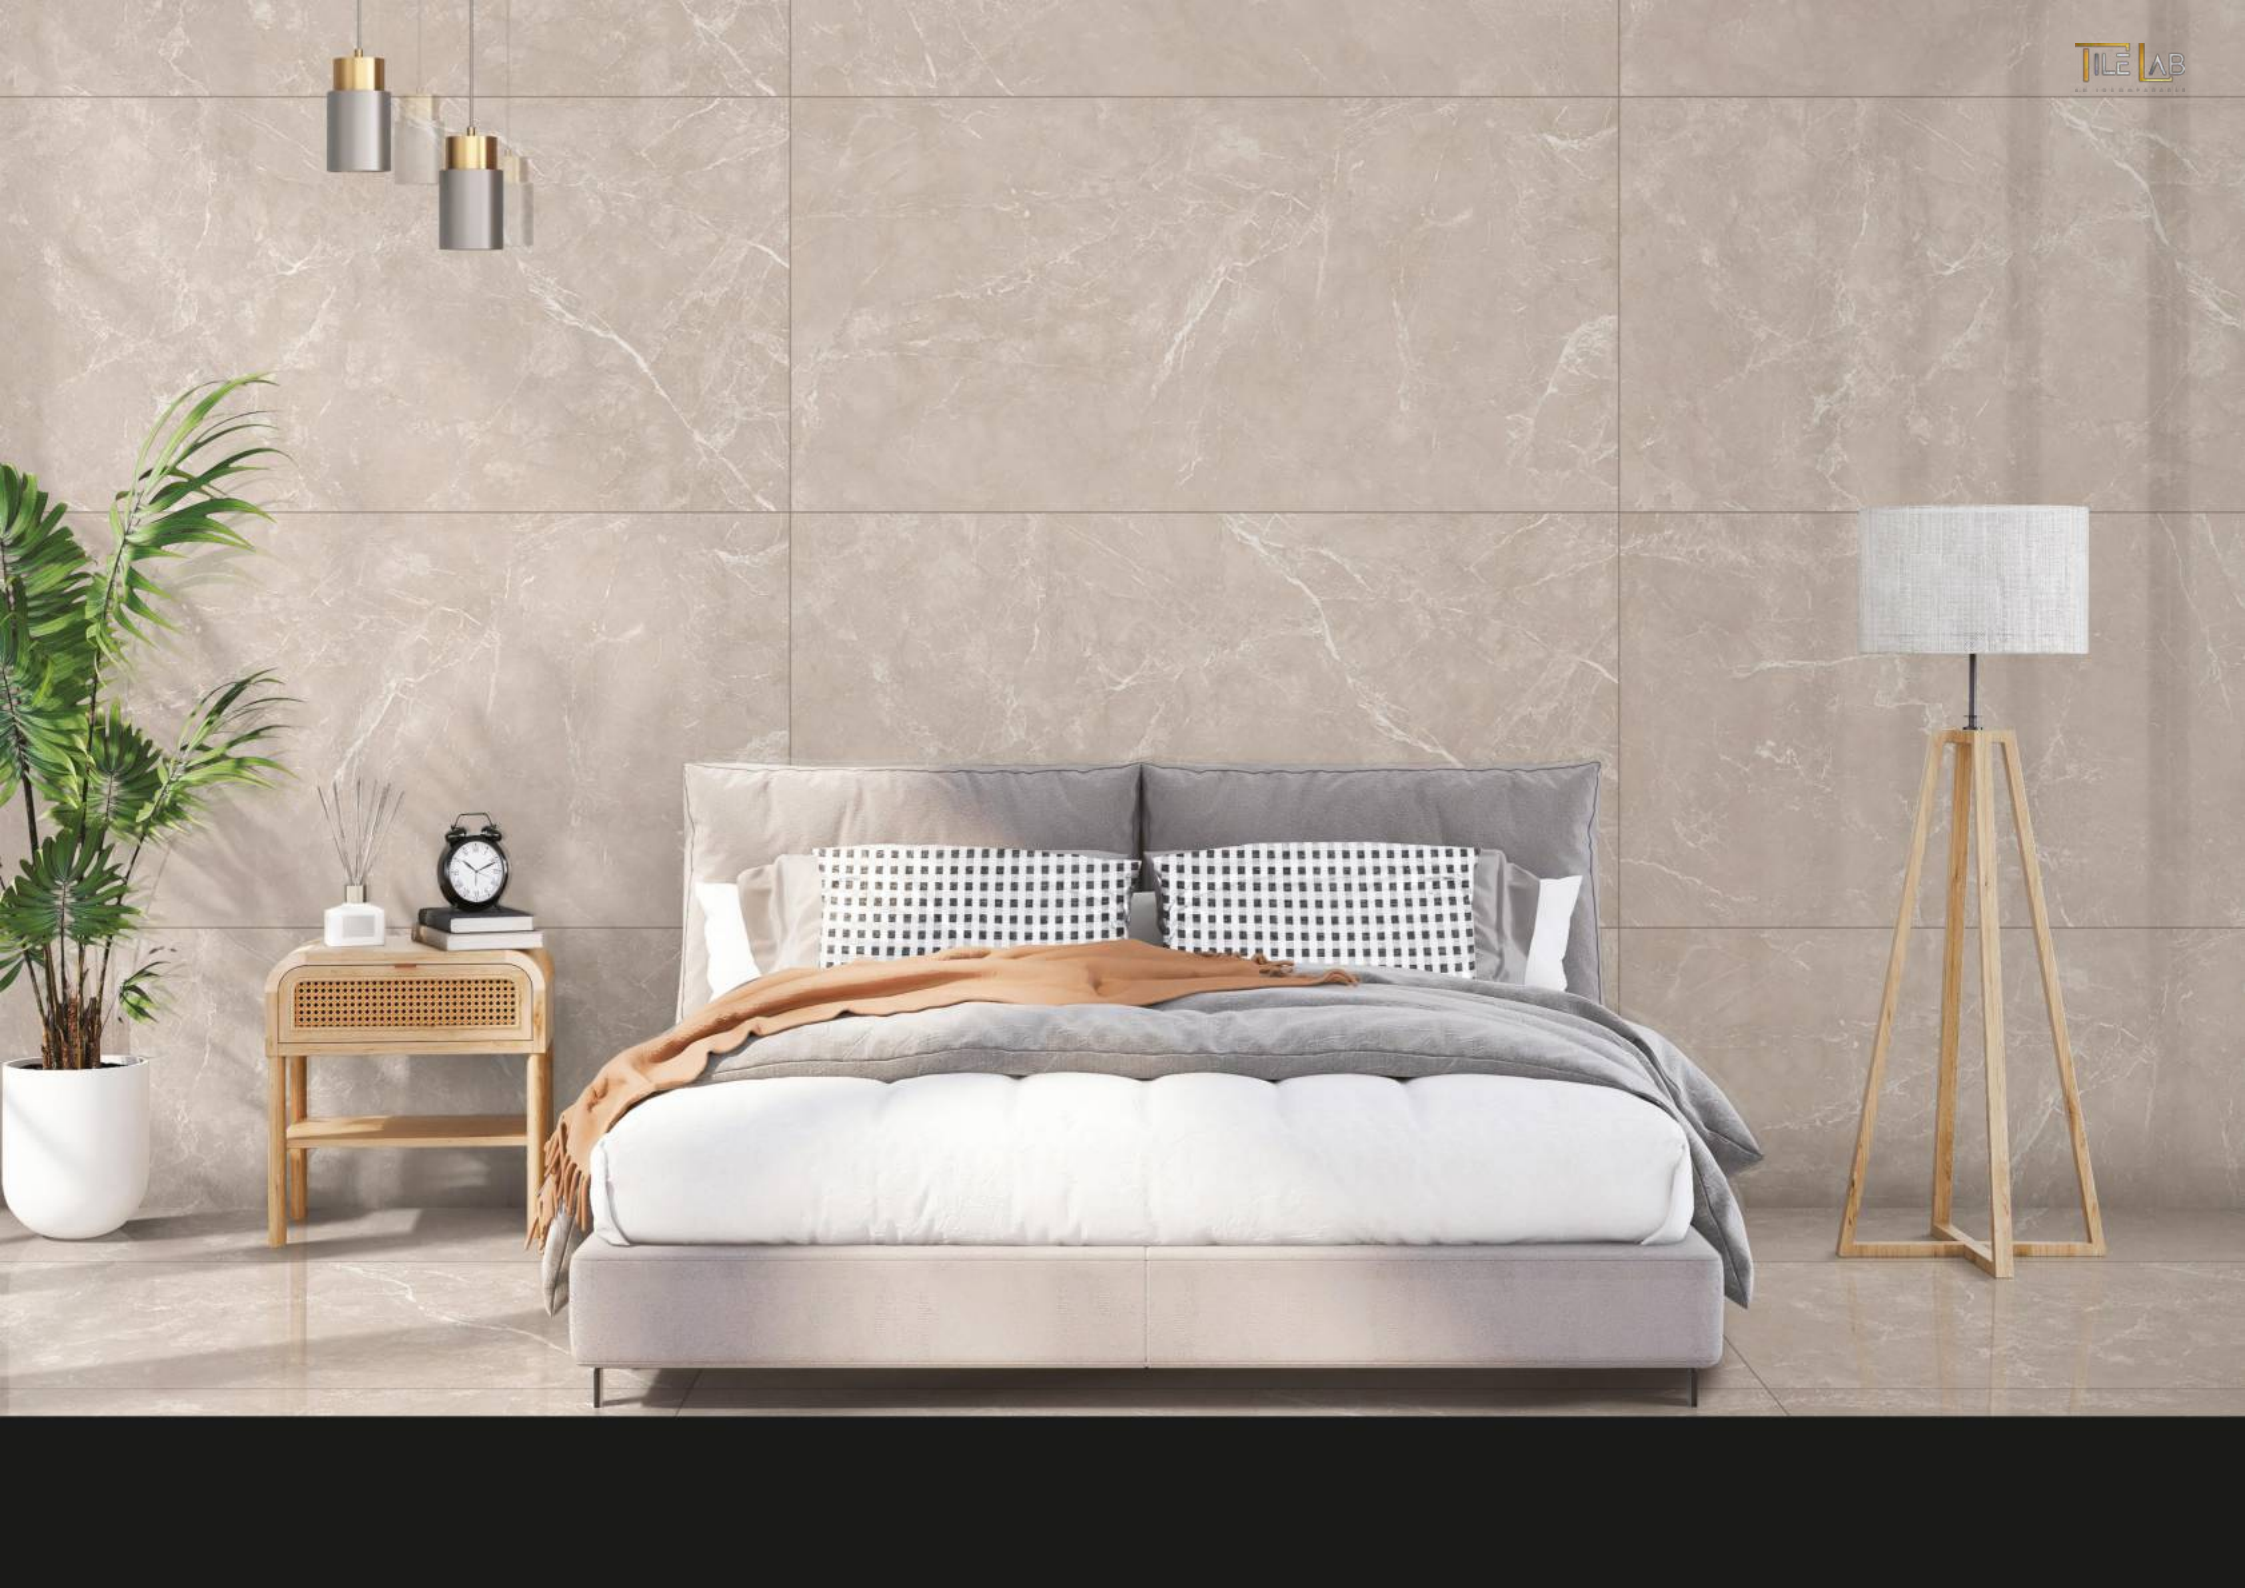

# VINTAGE NATURAL

RANDOM DESIGN  
4

SIZE  
80X  
160CM

FINISH  
GLOSSY  
SURFACE

▶◀ 09MM