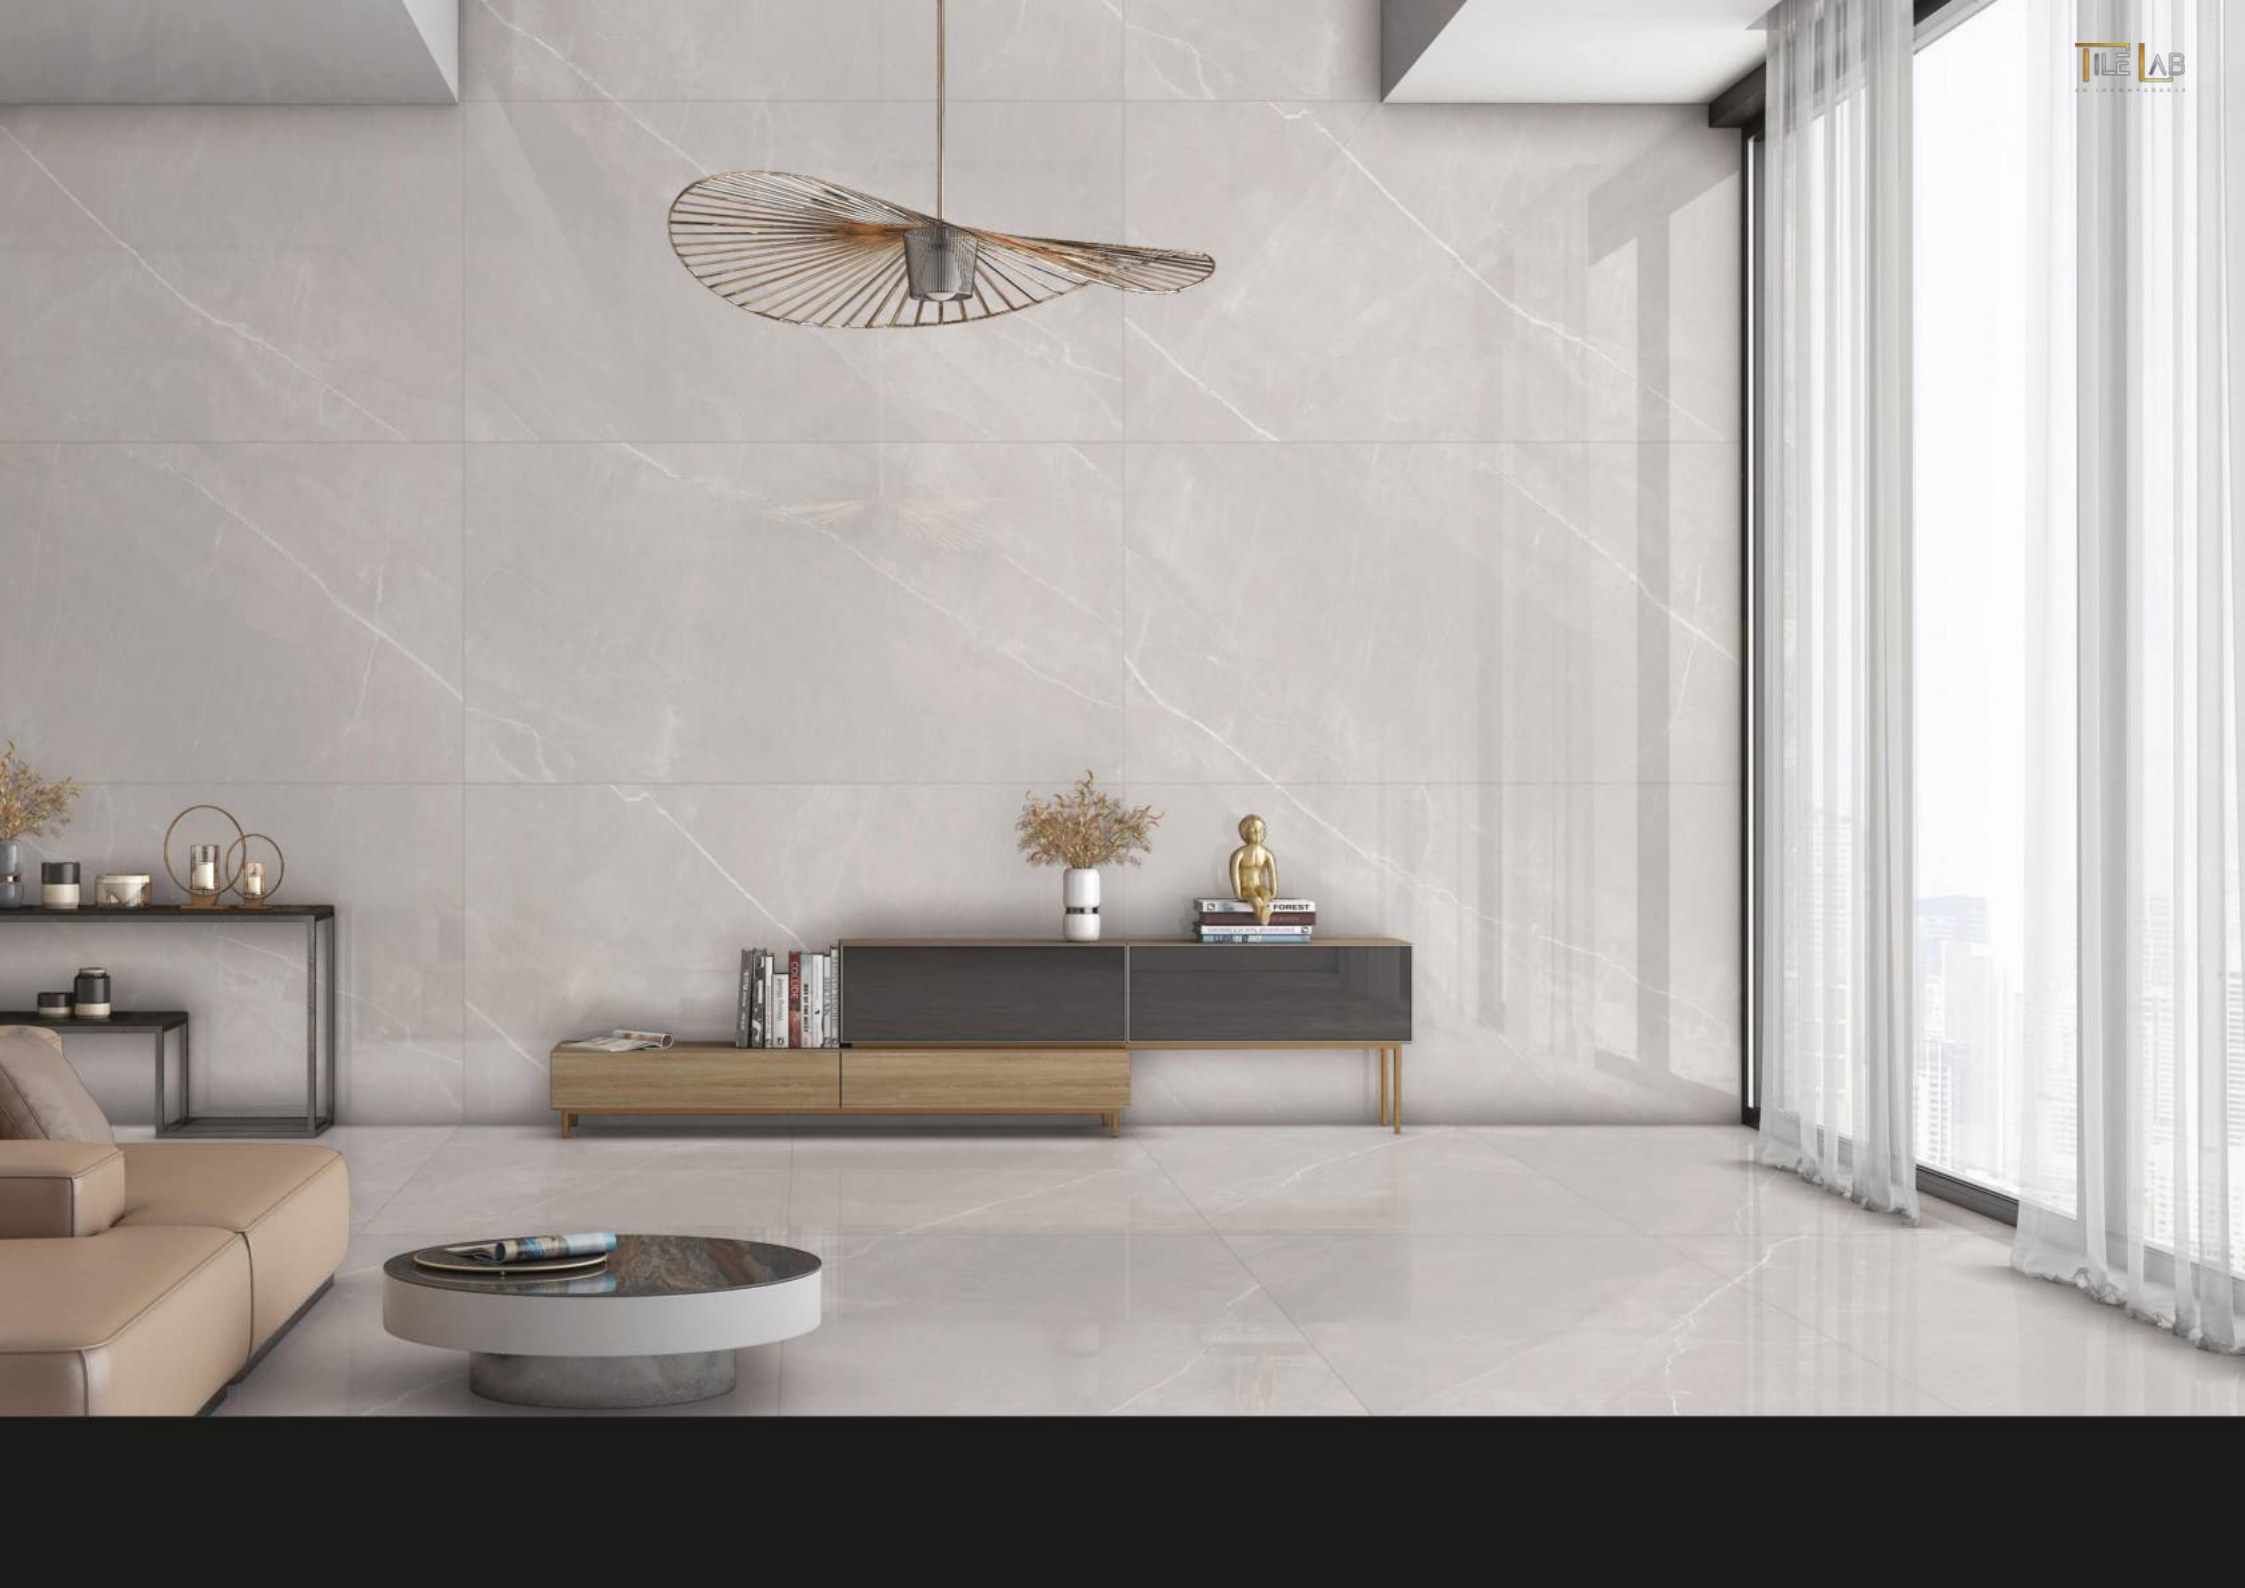

# NEPTUNE BIANCO

SIZE  
80X  
160CM

FINISH  
GLOSSY  
SURFACE

▶◀ 09MM

RANDOM DESIGN  
4