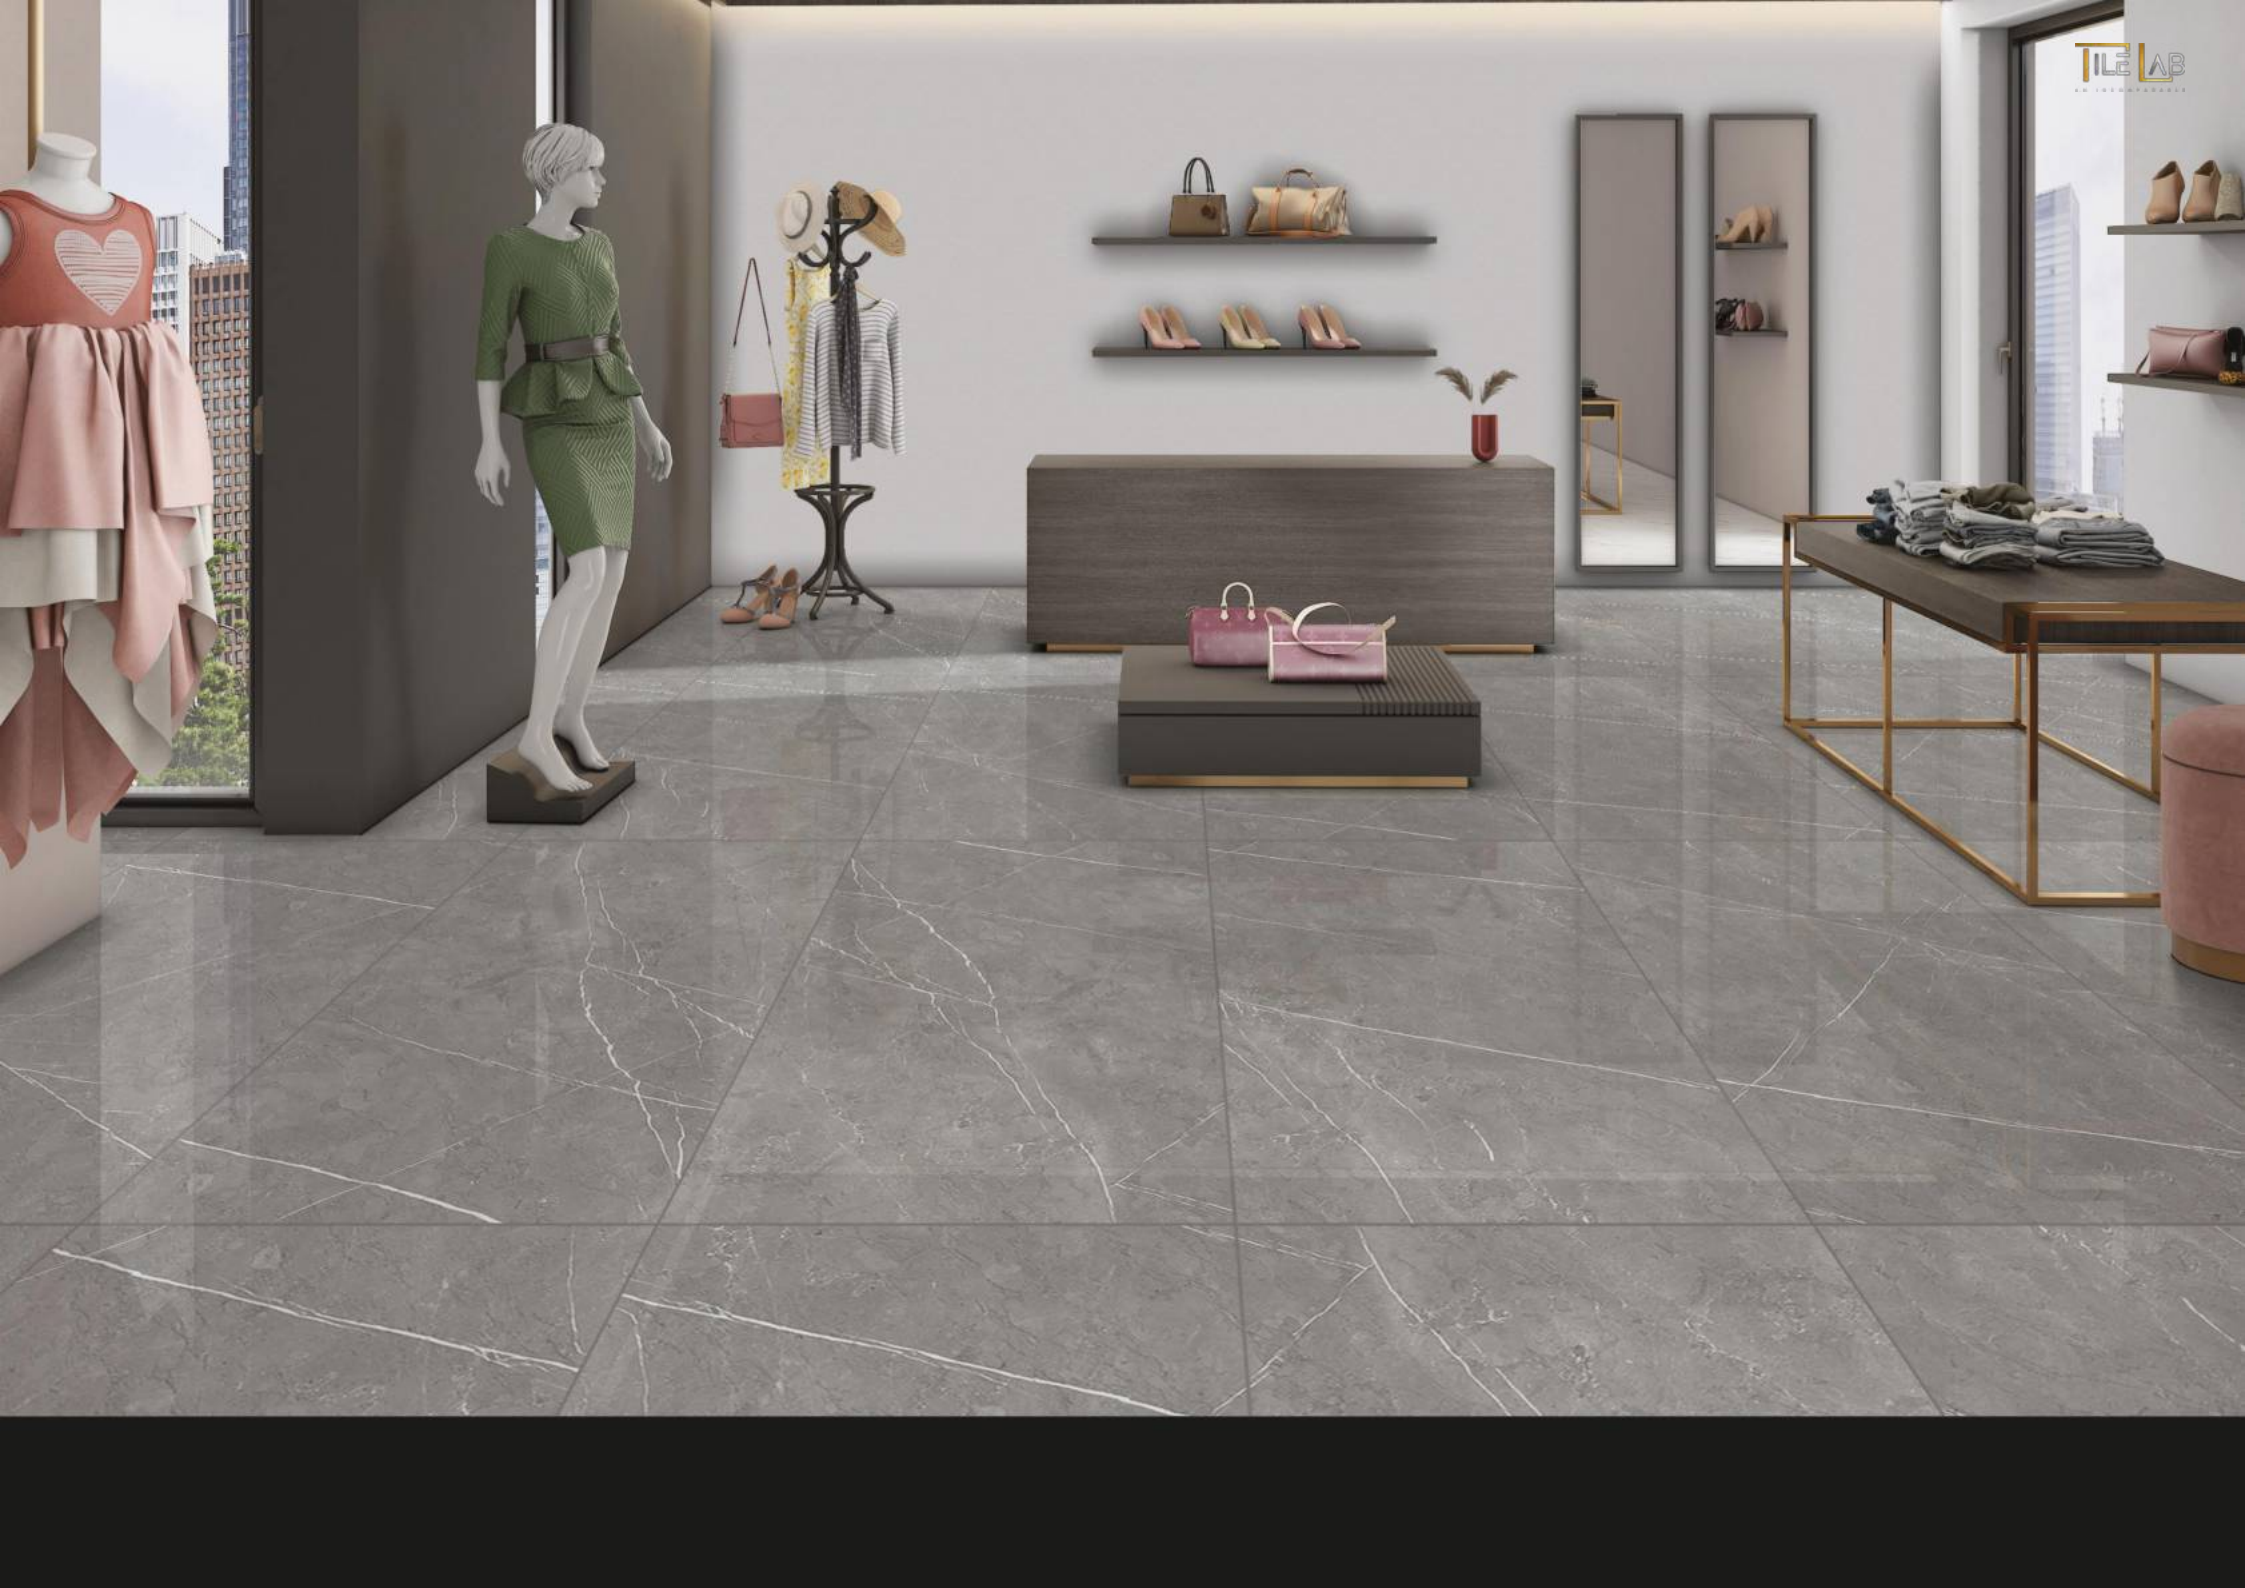

# PIETRA GREY

SIZE  
**80X  
160CM**

FINISH  
**GLOSSY  
SURFACE**

▶◀ **09MM**

RANDOM DESIGN  
**4**