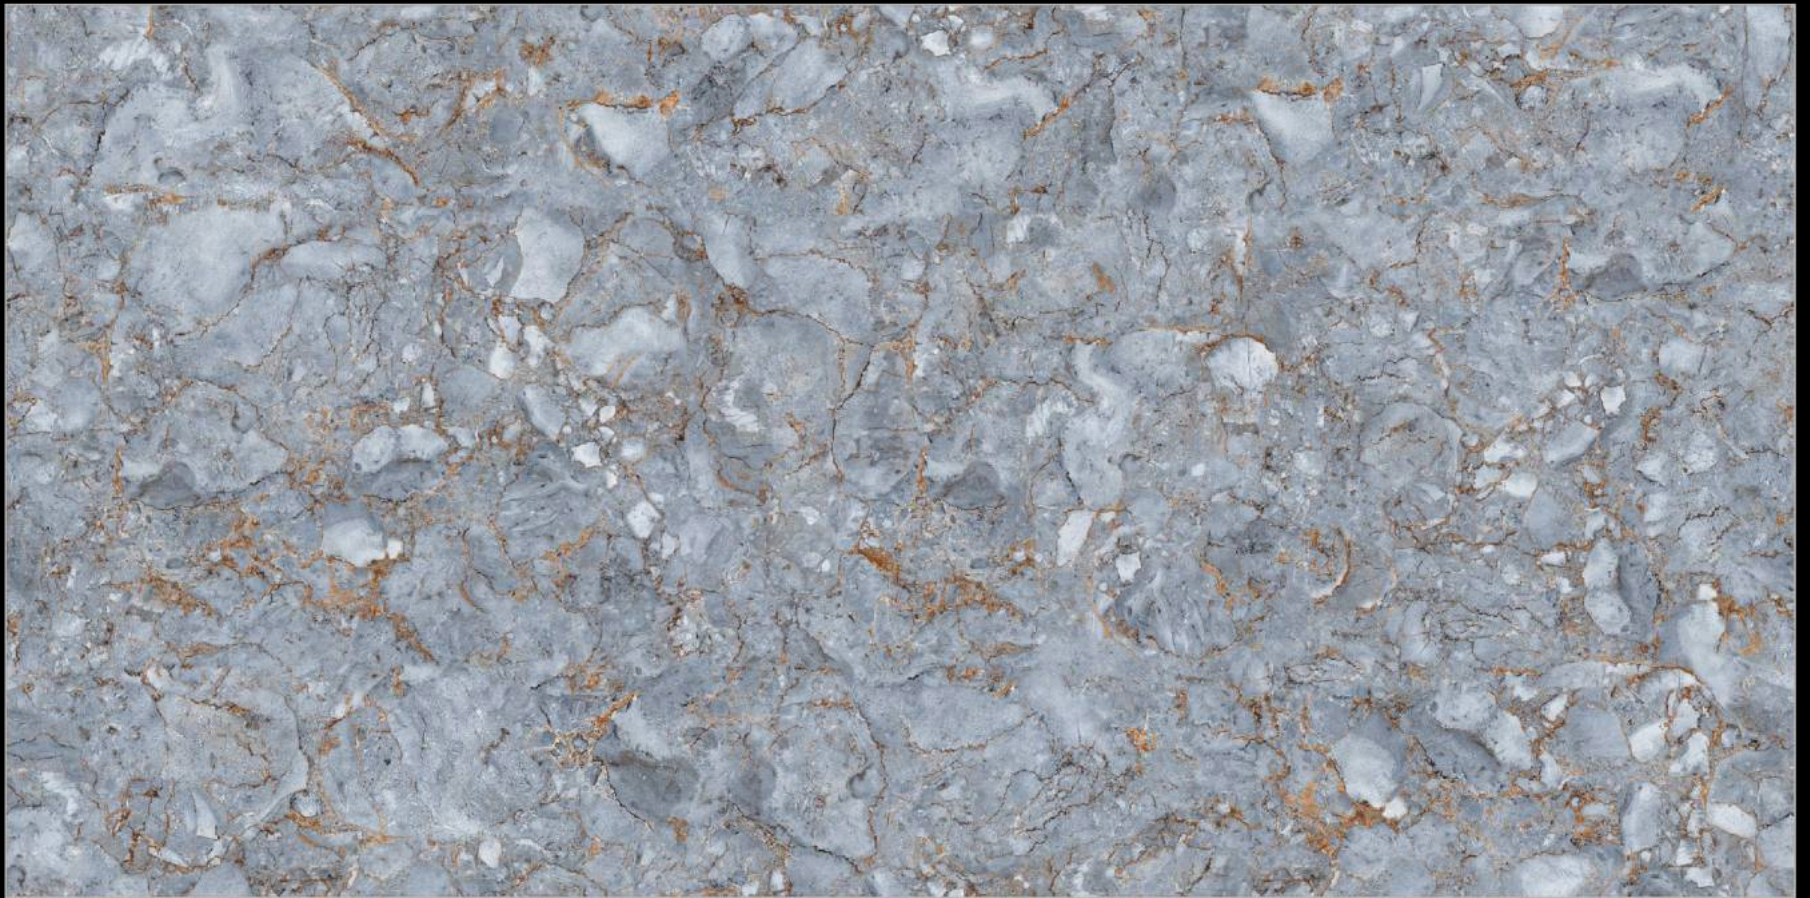

## EM CR SILKY AZUL

Size :600x1200mm | Surface :CARVING | Random :2

TAP TO  
DETAILS

BACK