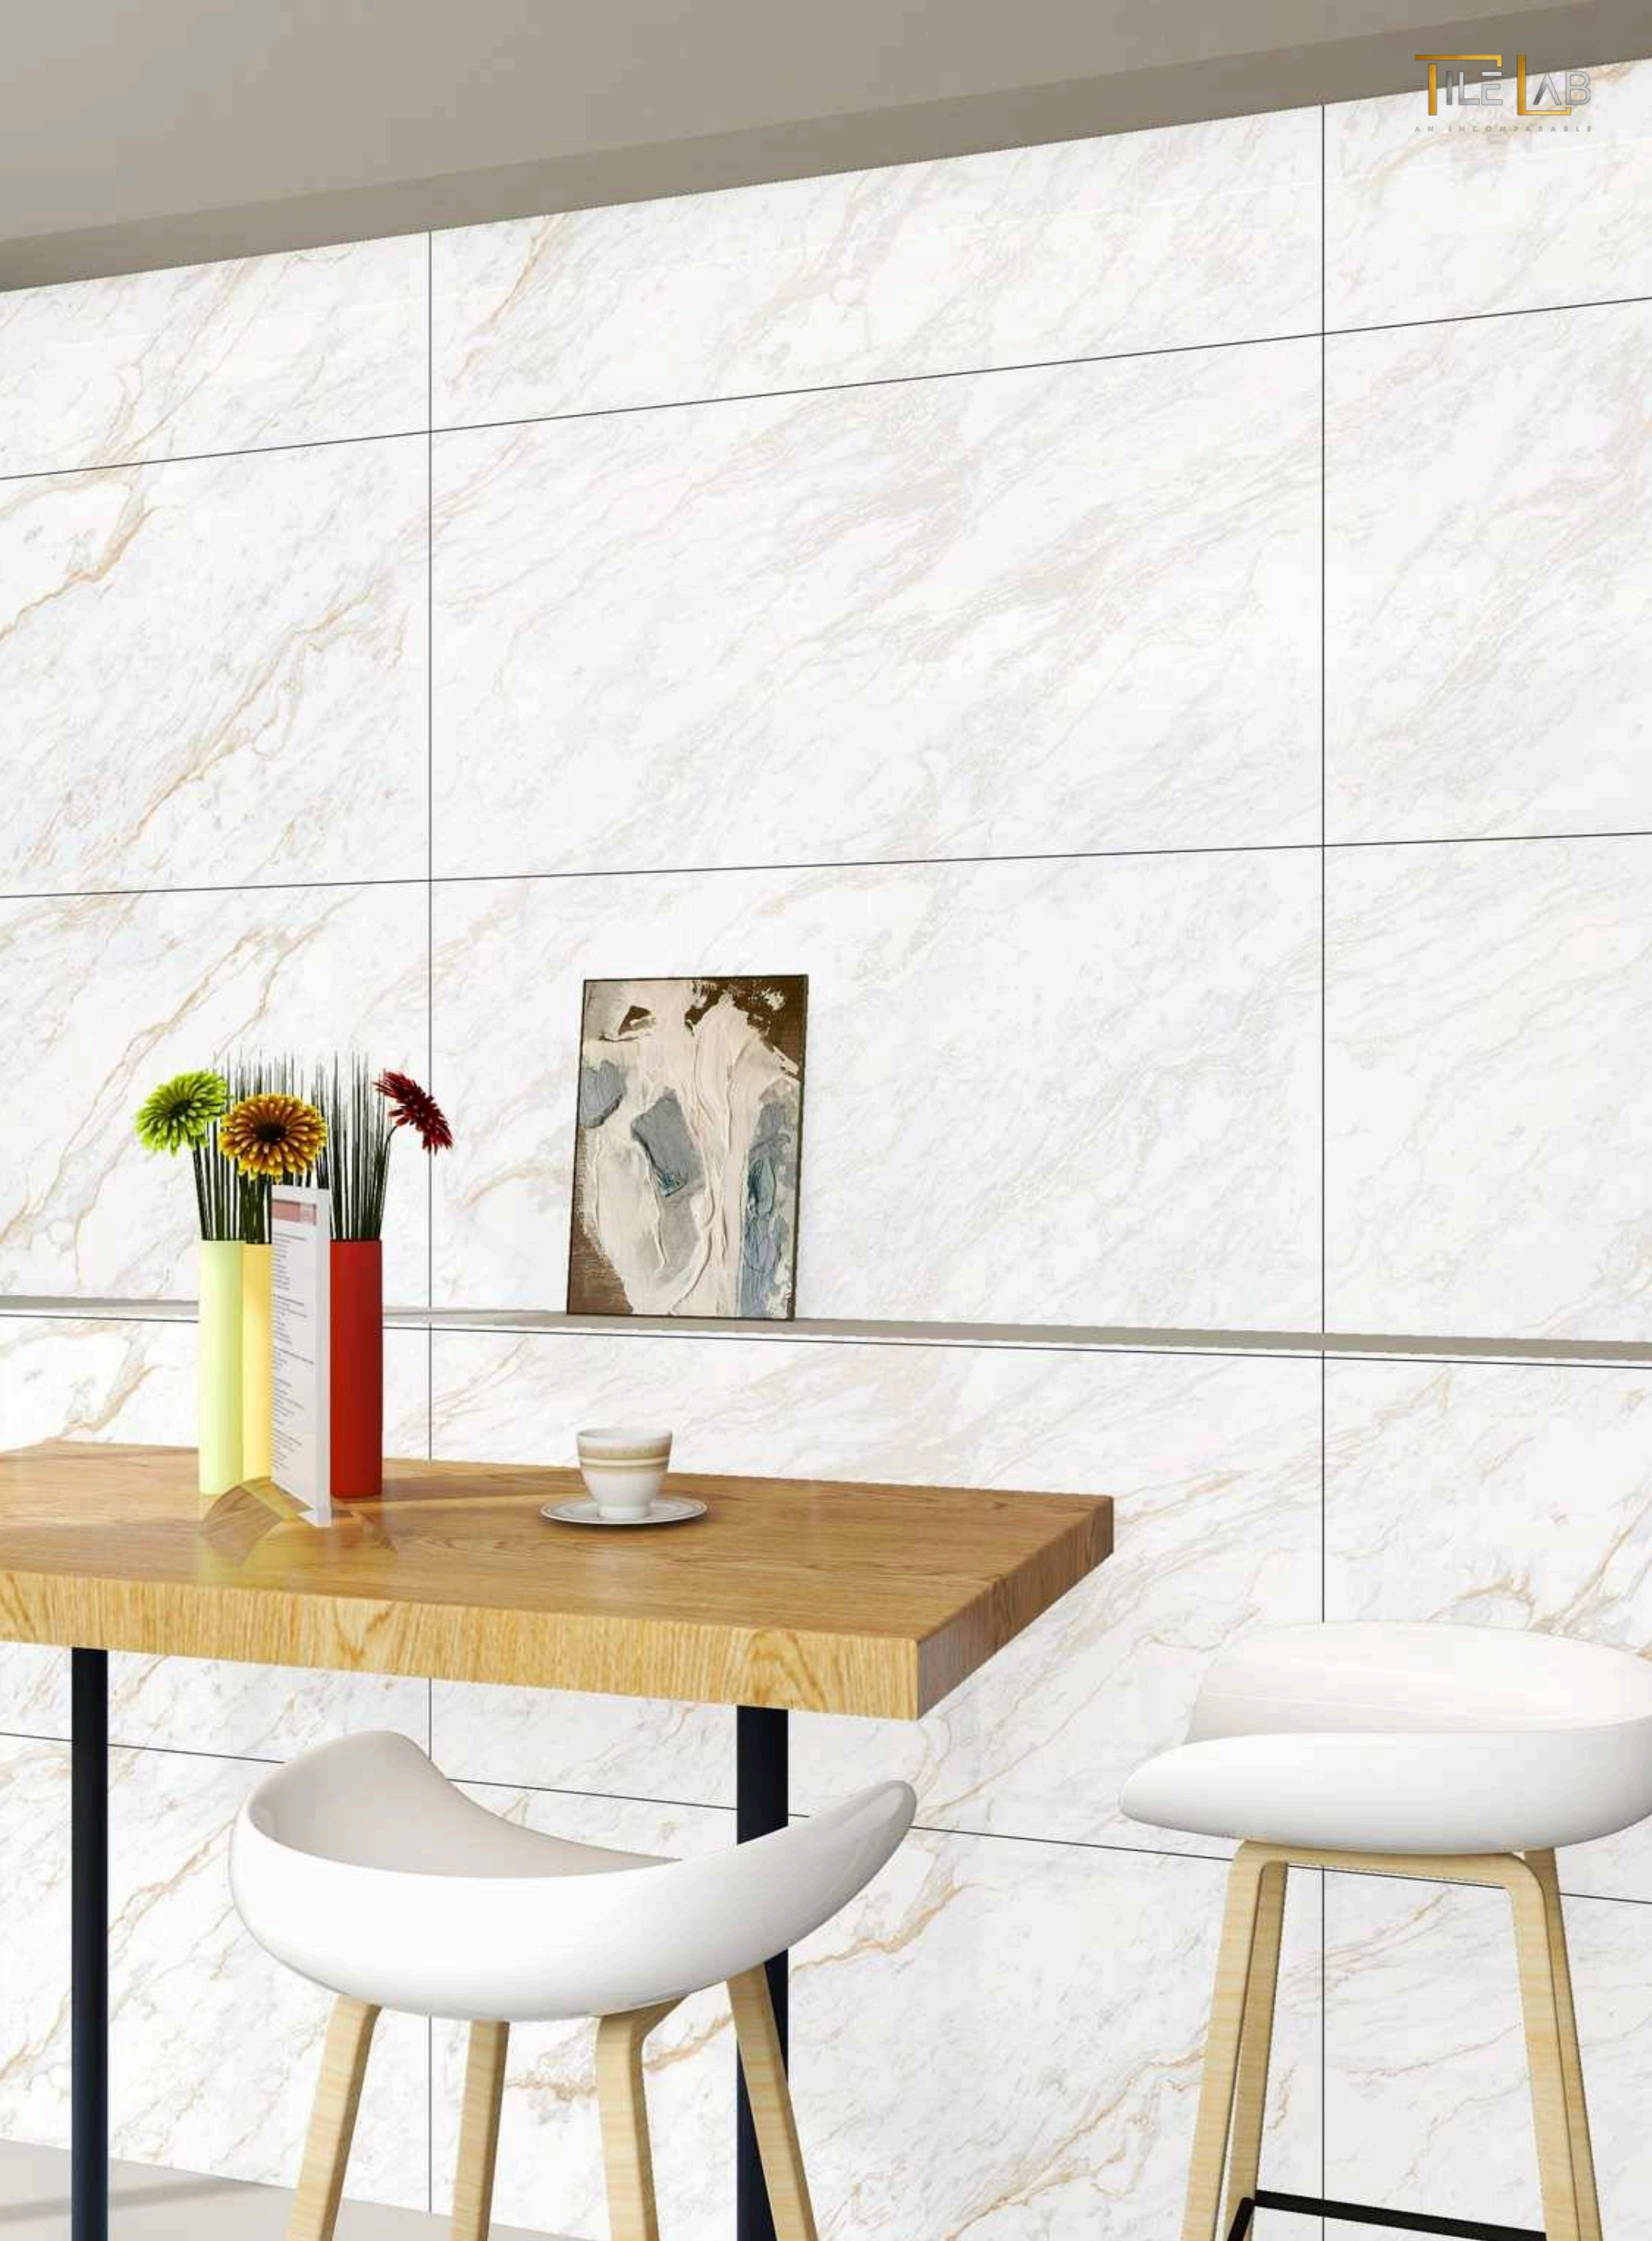

## EM CR DOMINO NATURAL

Size :600x1200mm | Surface :CARVING | Random :3

TAP TO  
DETAILS

BACK