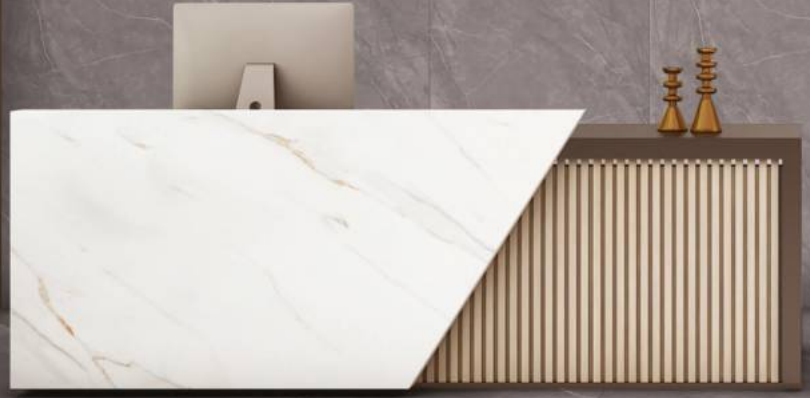

# CRAFT LAPIS GREY

RANDOM DESIGN  
3

SIZE  
80X  
160CM

FINISH  
CARVING  
SURFACE

▶◀ 09MM

**CRAFT LICEO  
BEIGE**

RANDOM DESIGN  
4

SIZE  
**80X  
160CM**