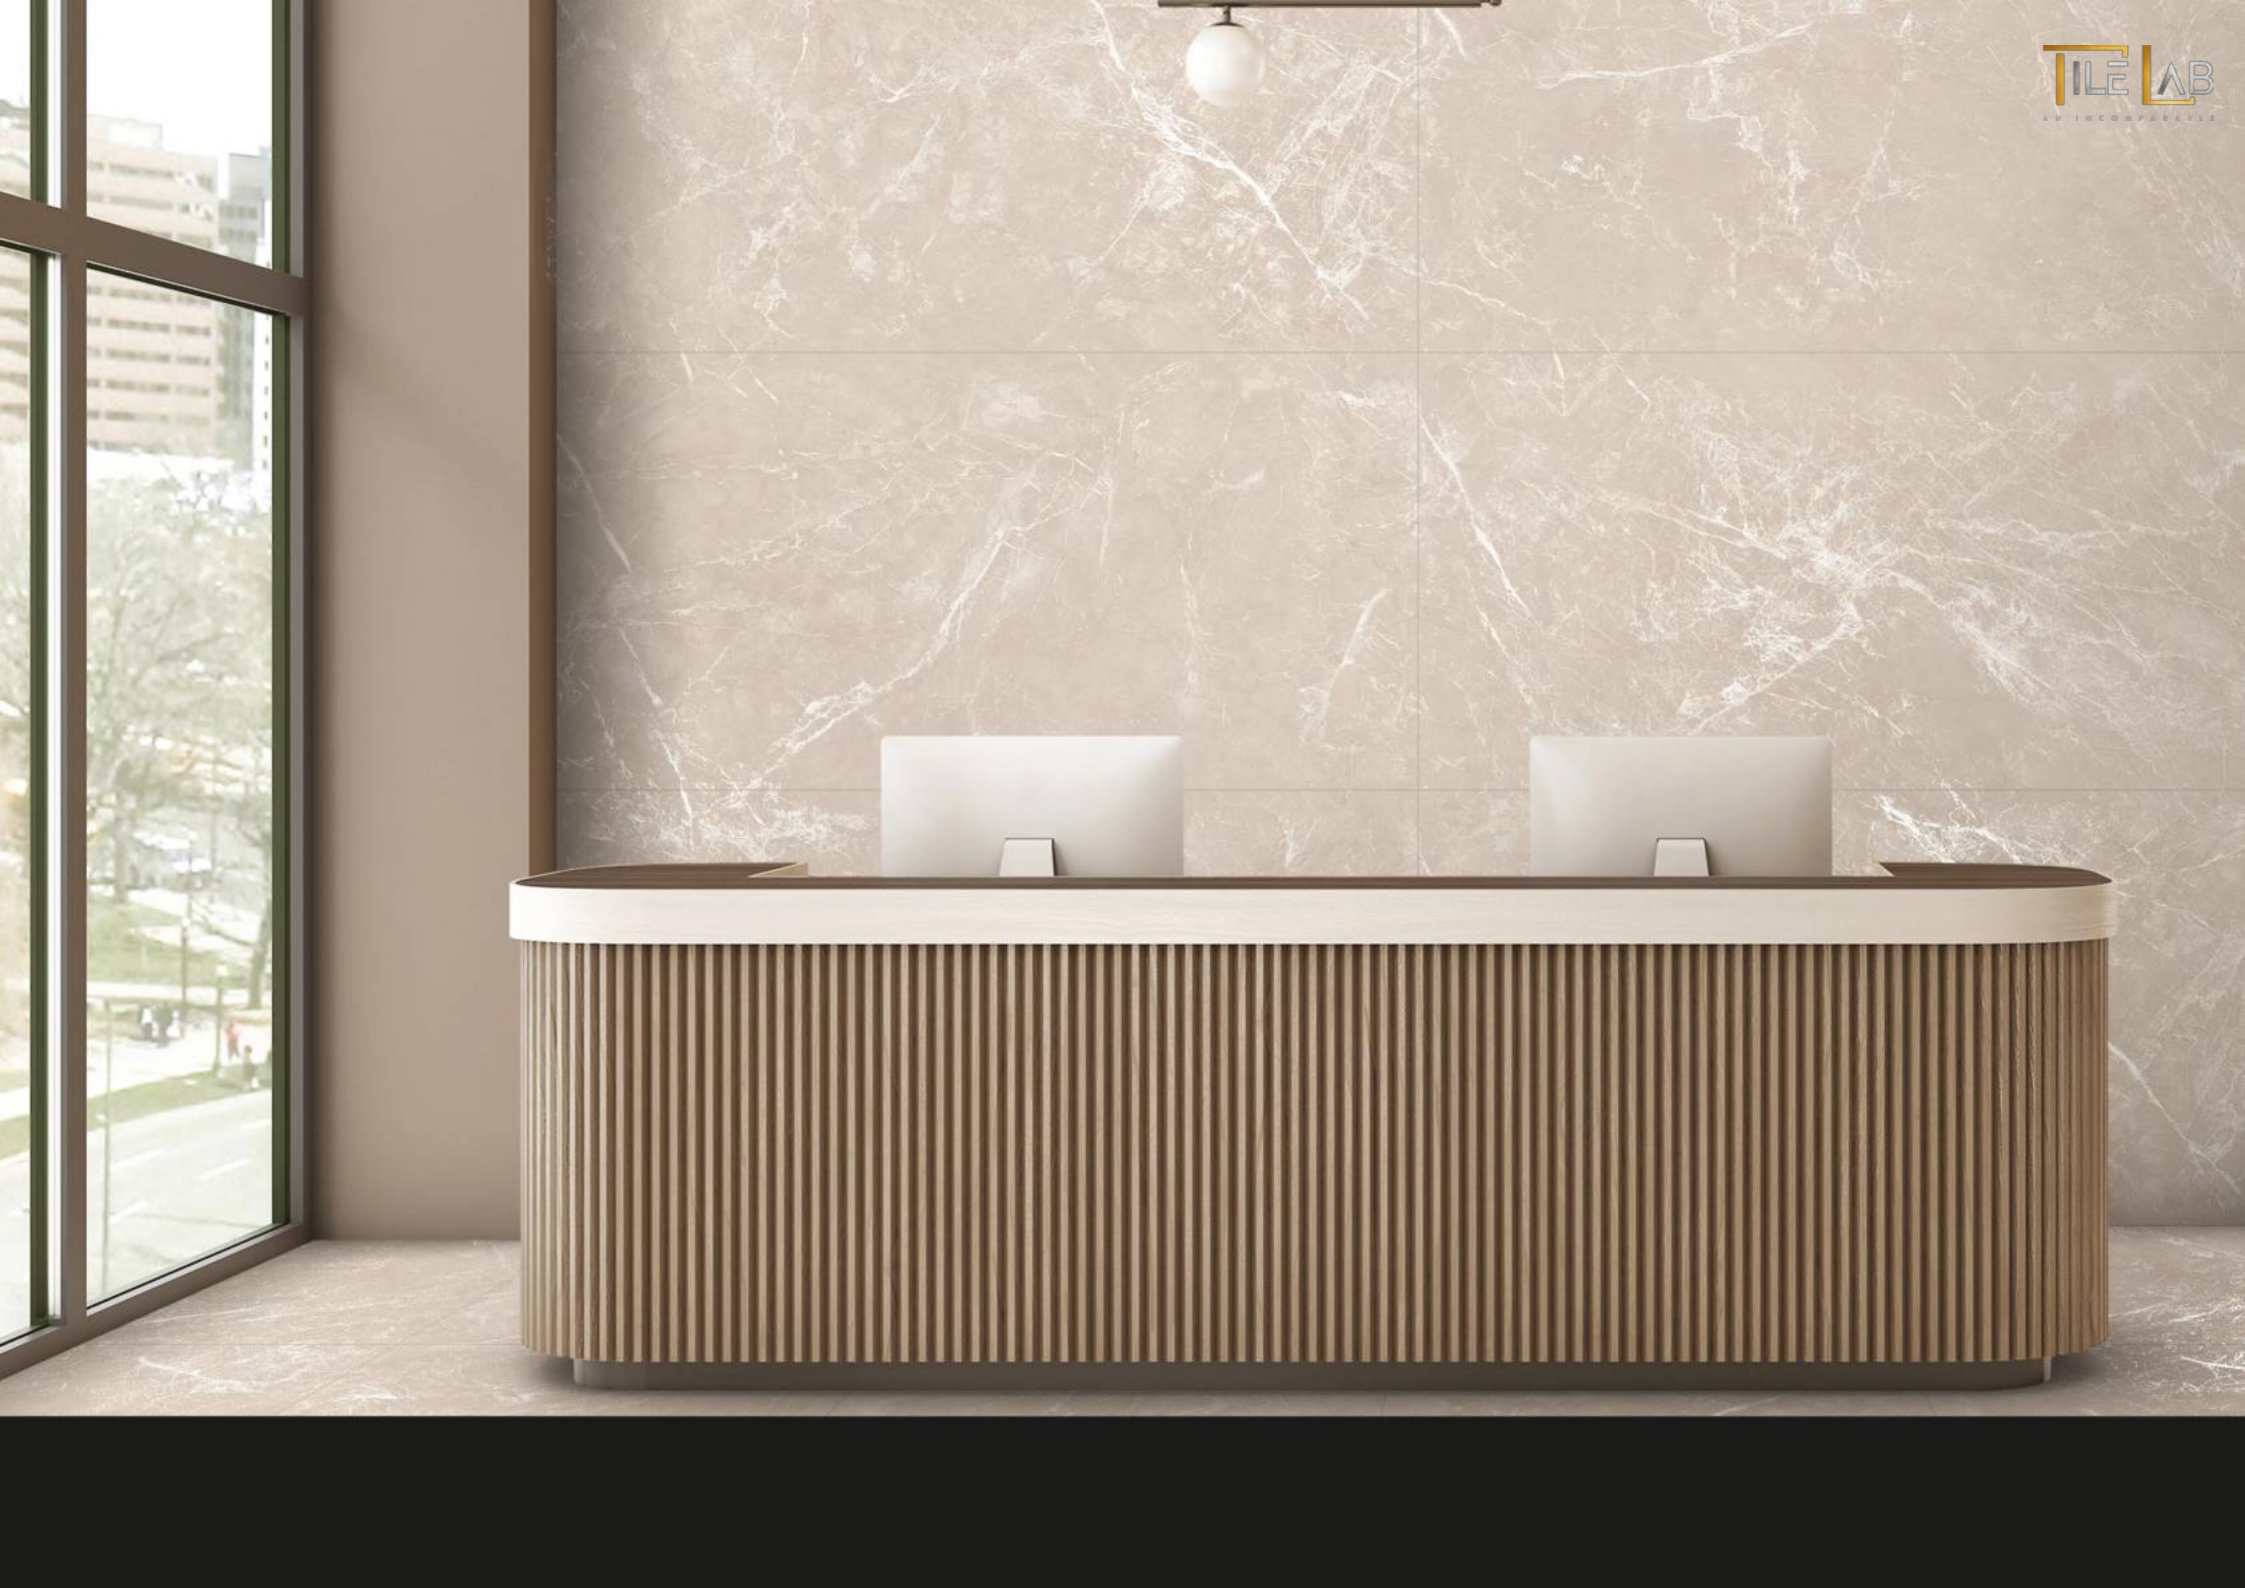

# CRAFT ENDLESS TUNISIA

RANDOM DESIGN  
4

SIZE  
80X  
160CM

FINISH  
CARVING  
SURFACE

▶◀ 09MM