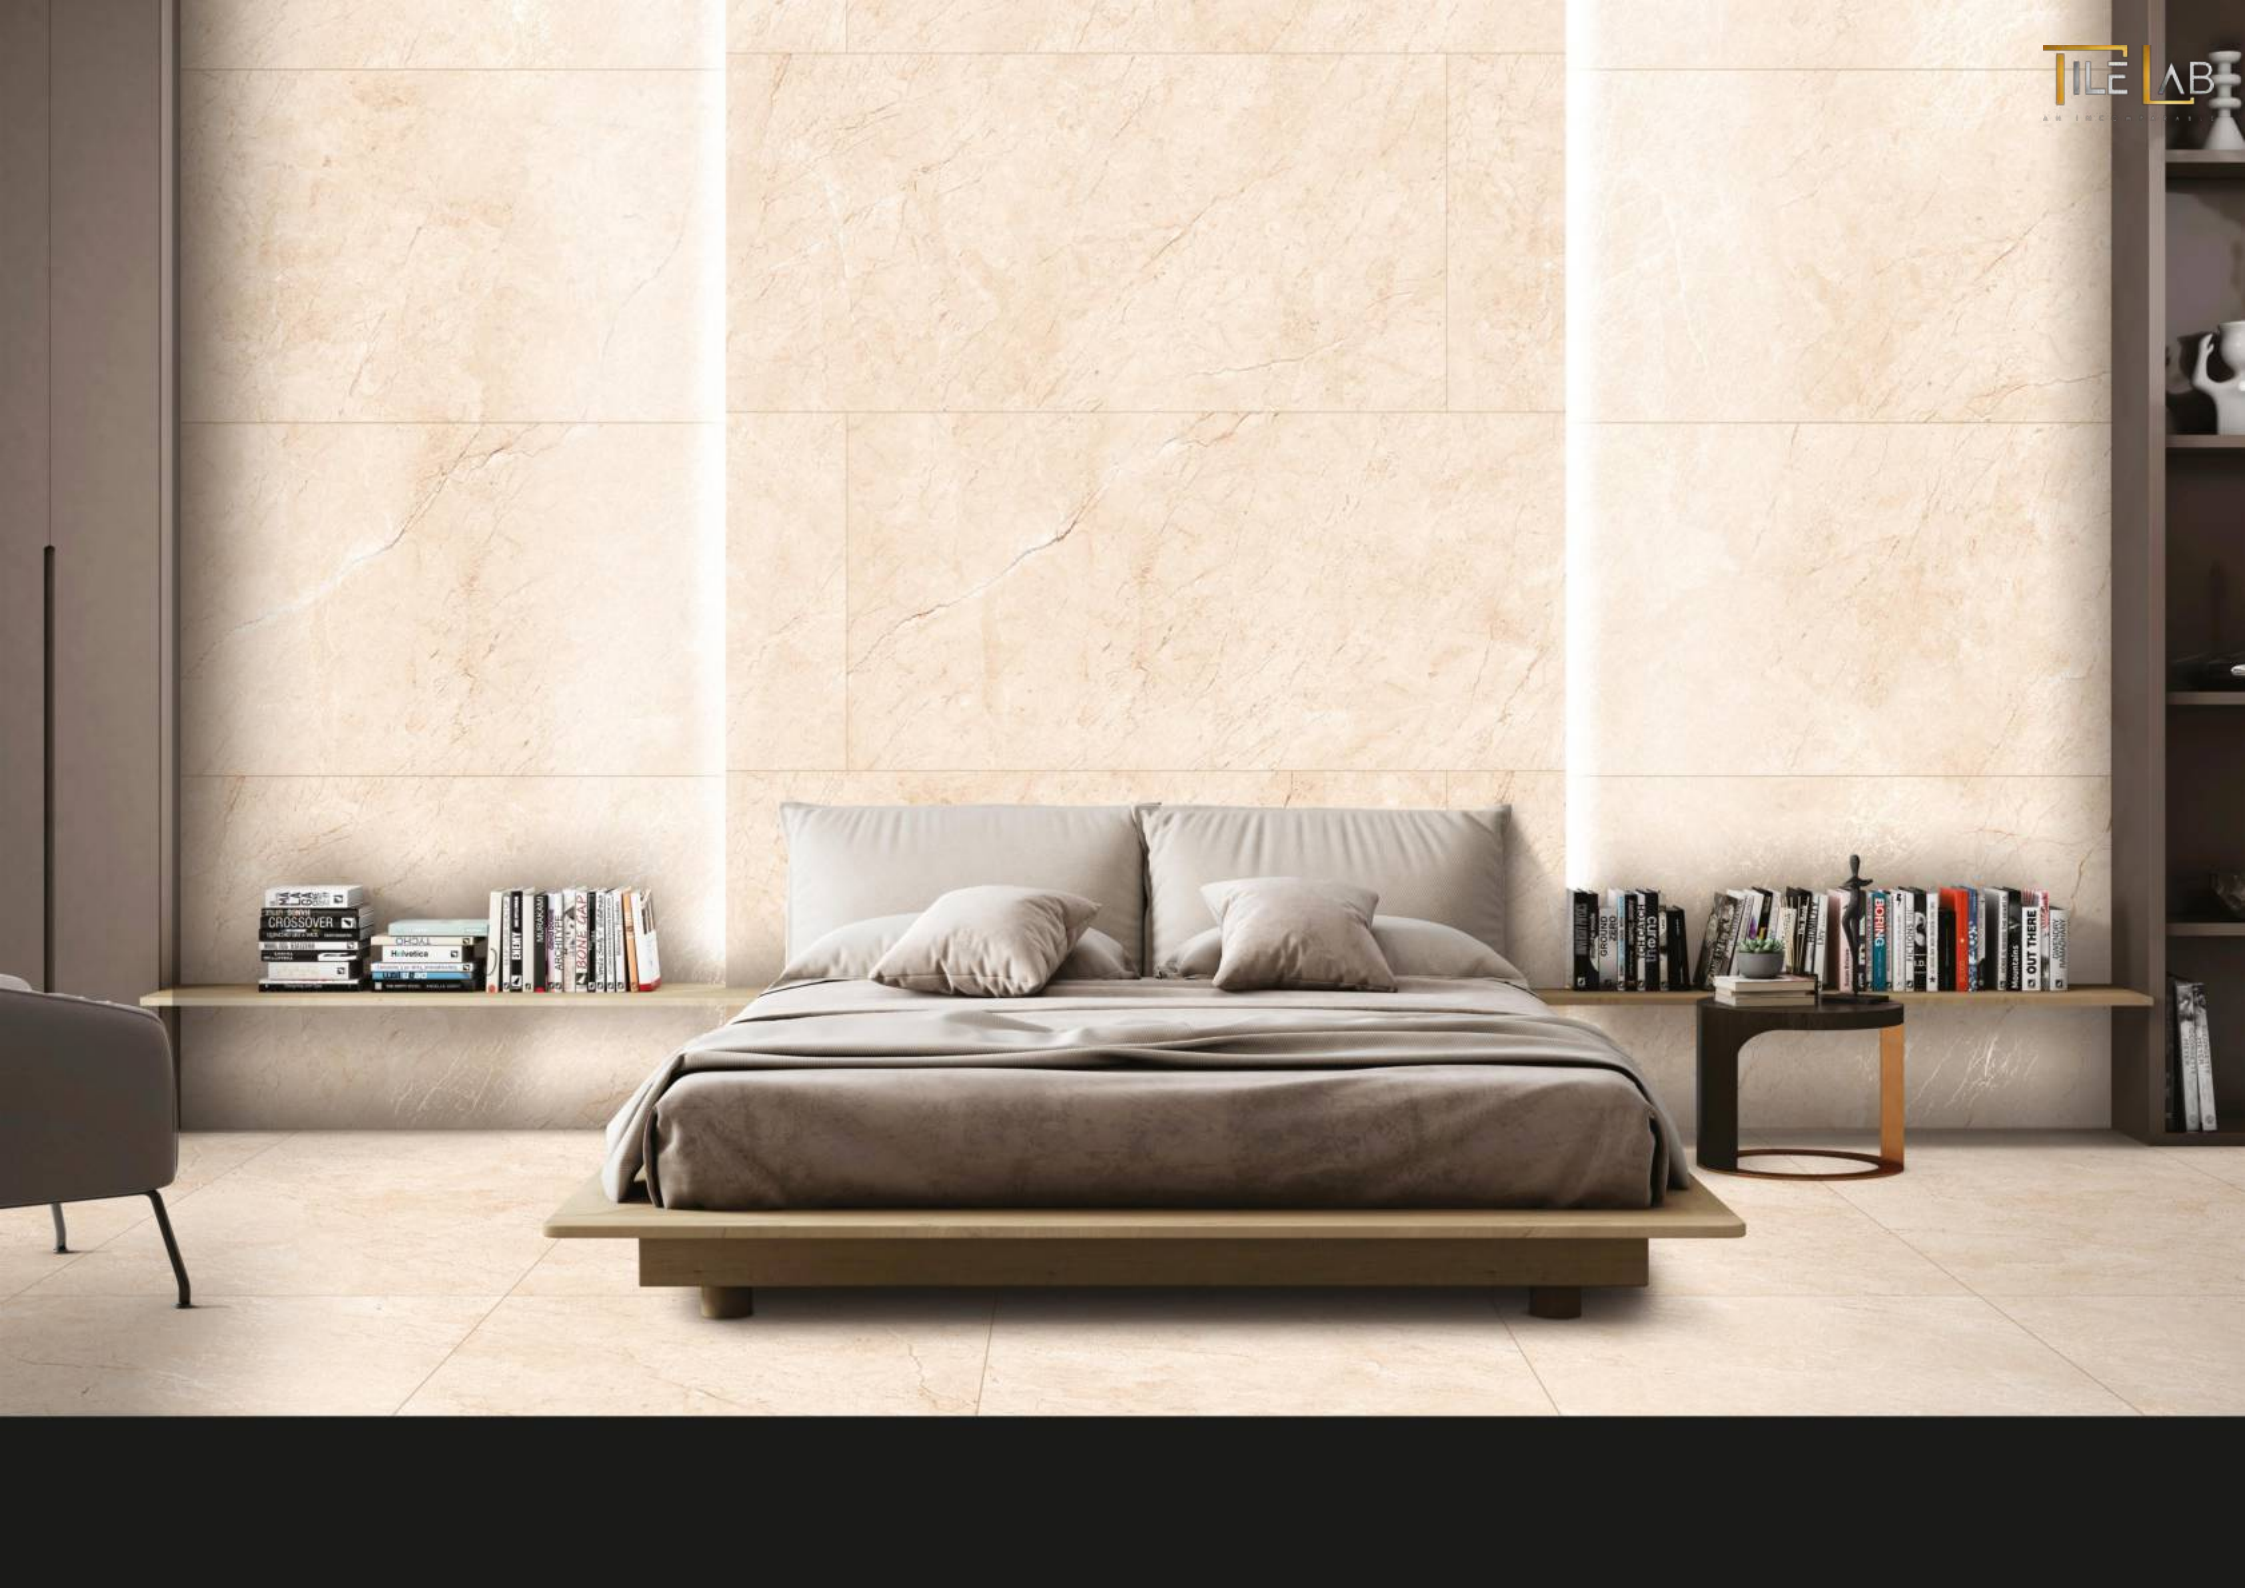

FINISH  
**CARVING  
SURFACE**

▶▶ **09MM** ◀◀

**CRAFT LICEO  
LIGHT GREY**

RANDOM DESIGN  
4

SIZE  
**80X  
160CM**

FINISH  
**CARVING  
SURFACE**

▶◀ **09MM**