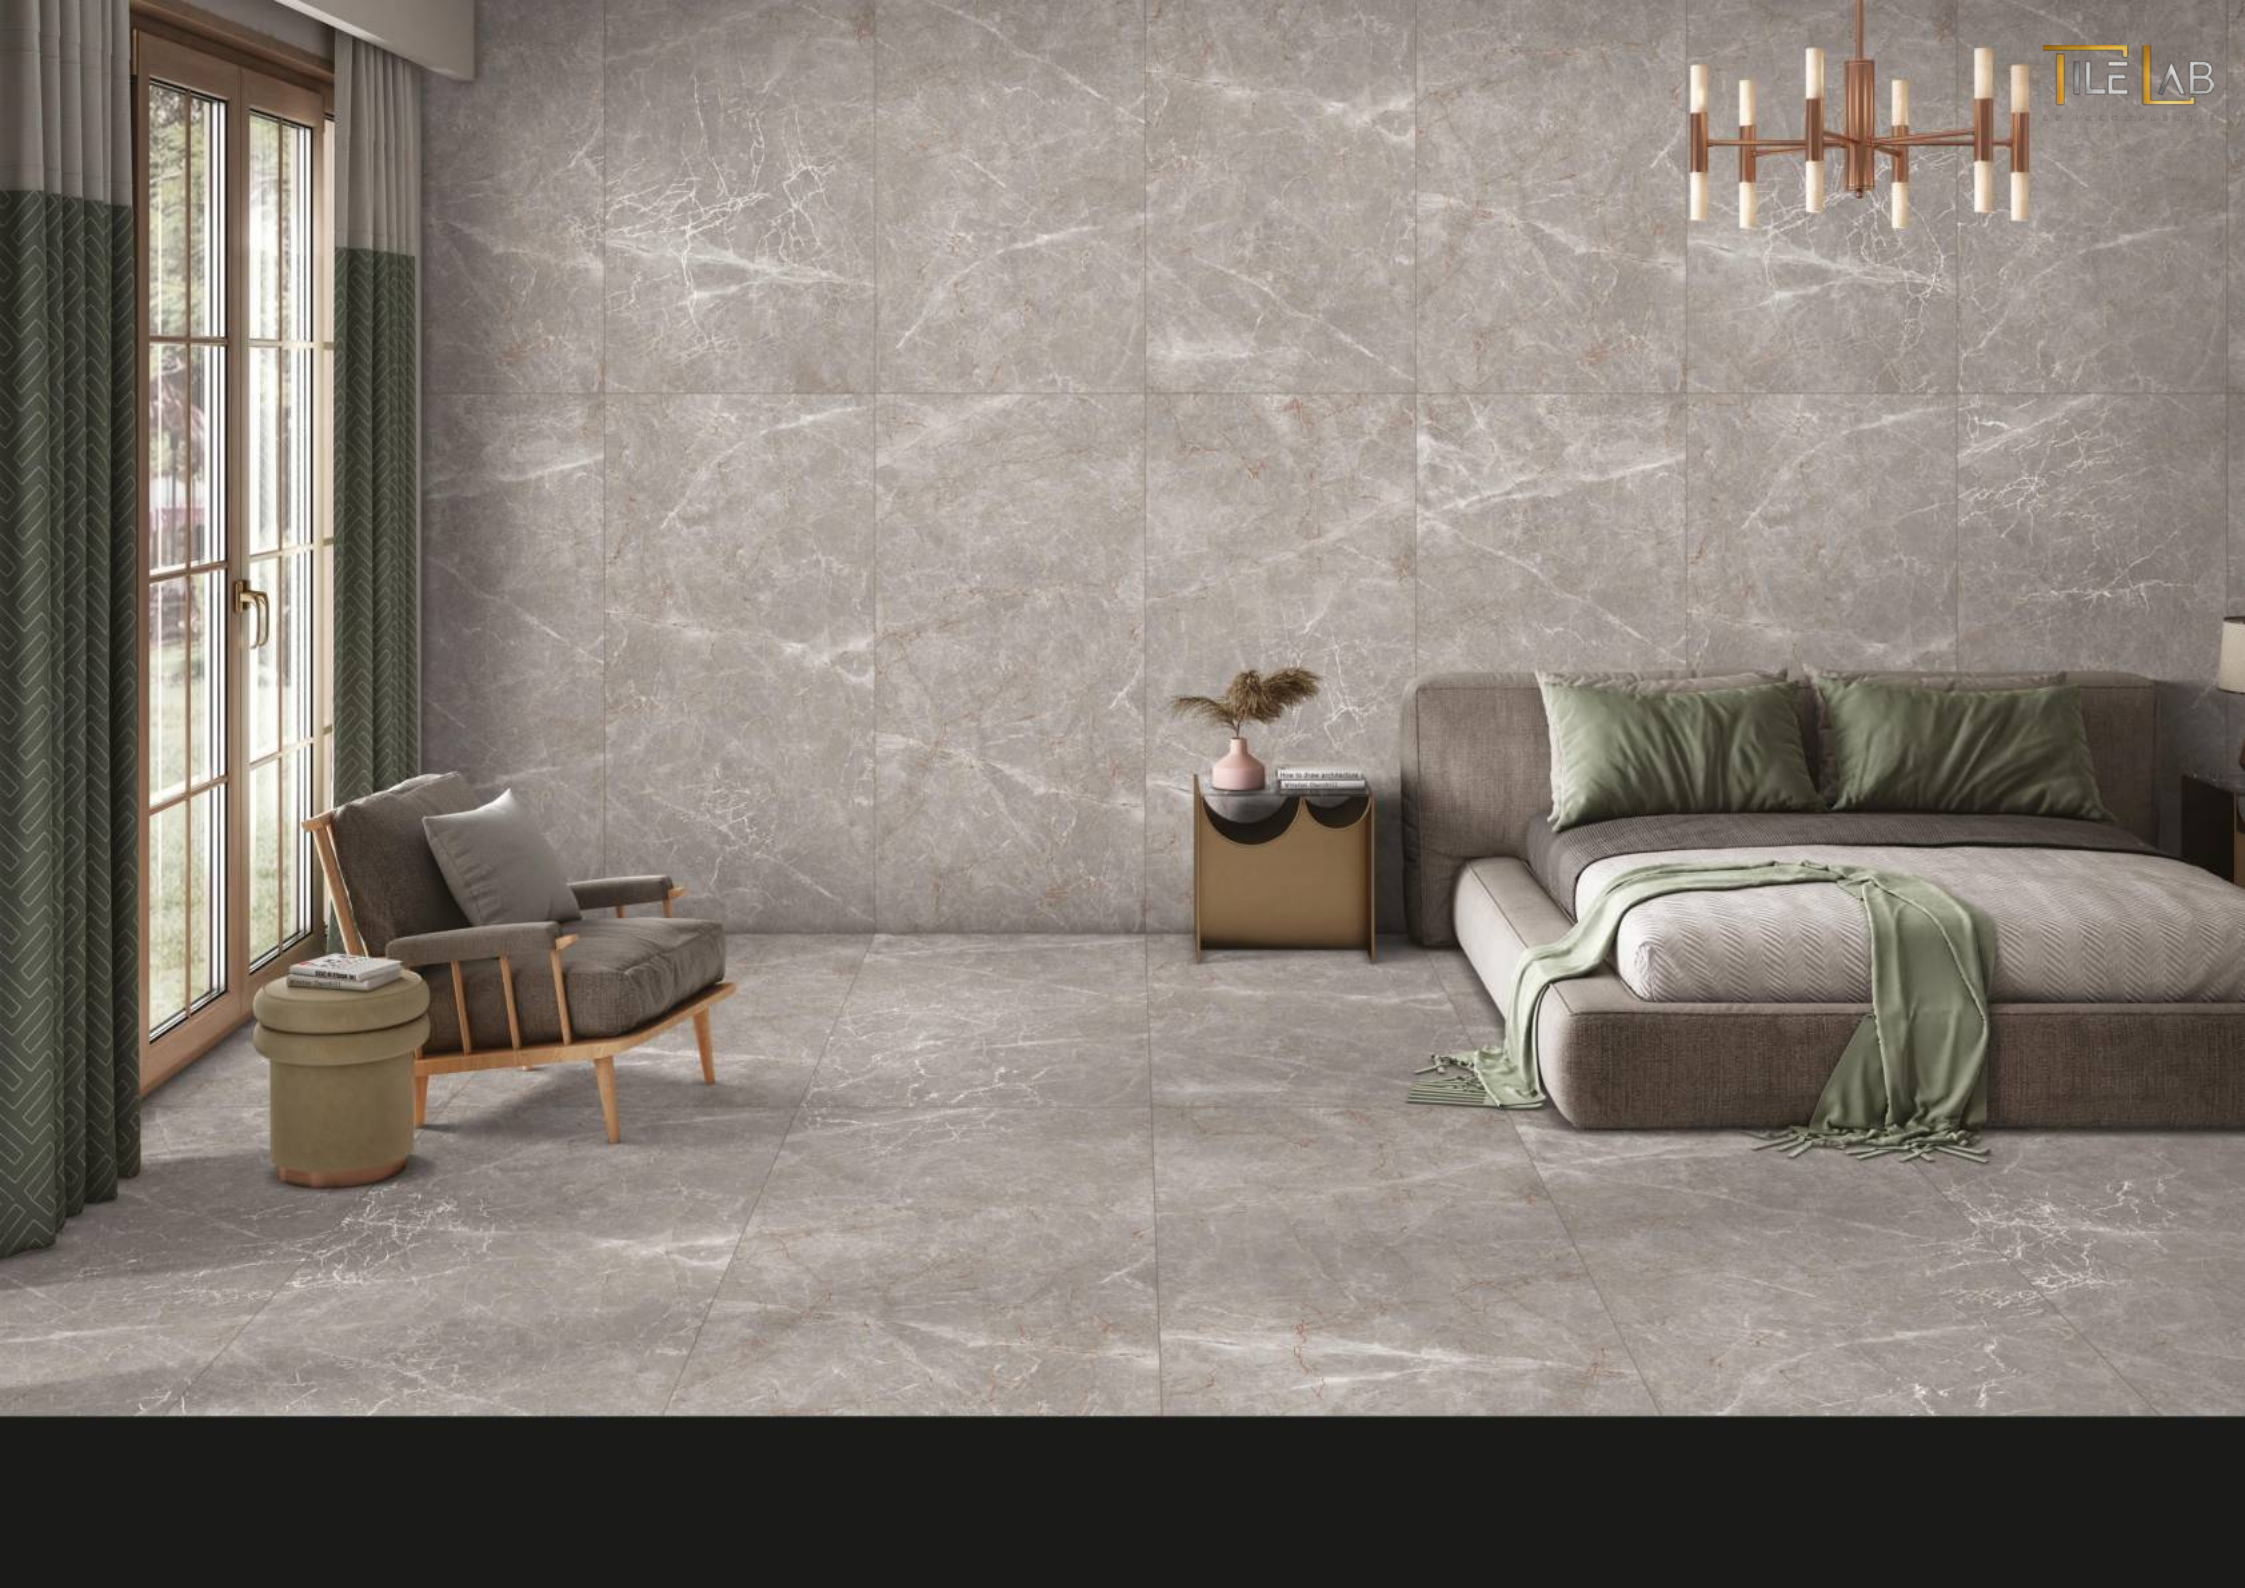

# CRAFT FIOR DI BOSCO

RANDOM DESIGN  
4

SIZE  
80X  
160CM

FINISH  
CARVING  
SURFACE

▶◀ 09MM